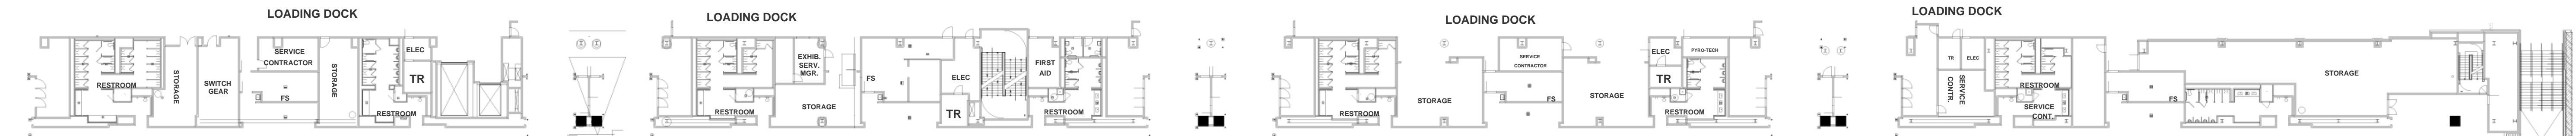

HPBExpo 2018

March 7 - 10, 2018
Nashville, TN

OMNI Nashville Hotel

KOREAN VETERAN'S BOULEVARD

OMNI VEHICLE EXIT
GATE
EXIT OMNI HERE FOR CONVENTION CENTER

INDOOR Exhibit Hall - 3rd Floor of MC Center-->
-->OUTDOOR Burn Area - 2nd Floor MC Center Exit

MAIN ENTRANCE

Country Music Hall of Fame and Museum