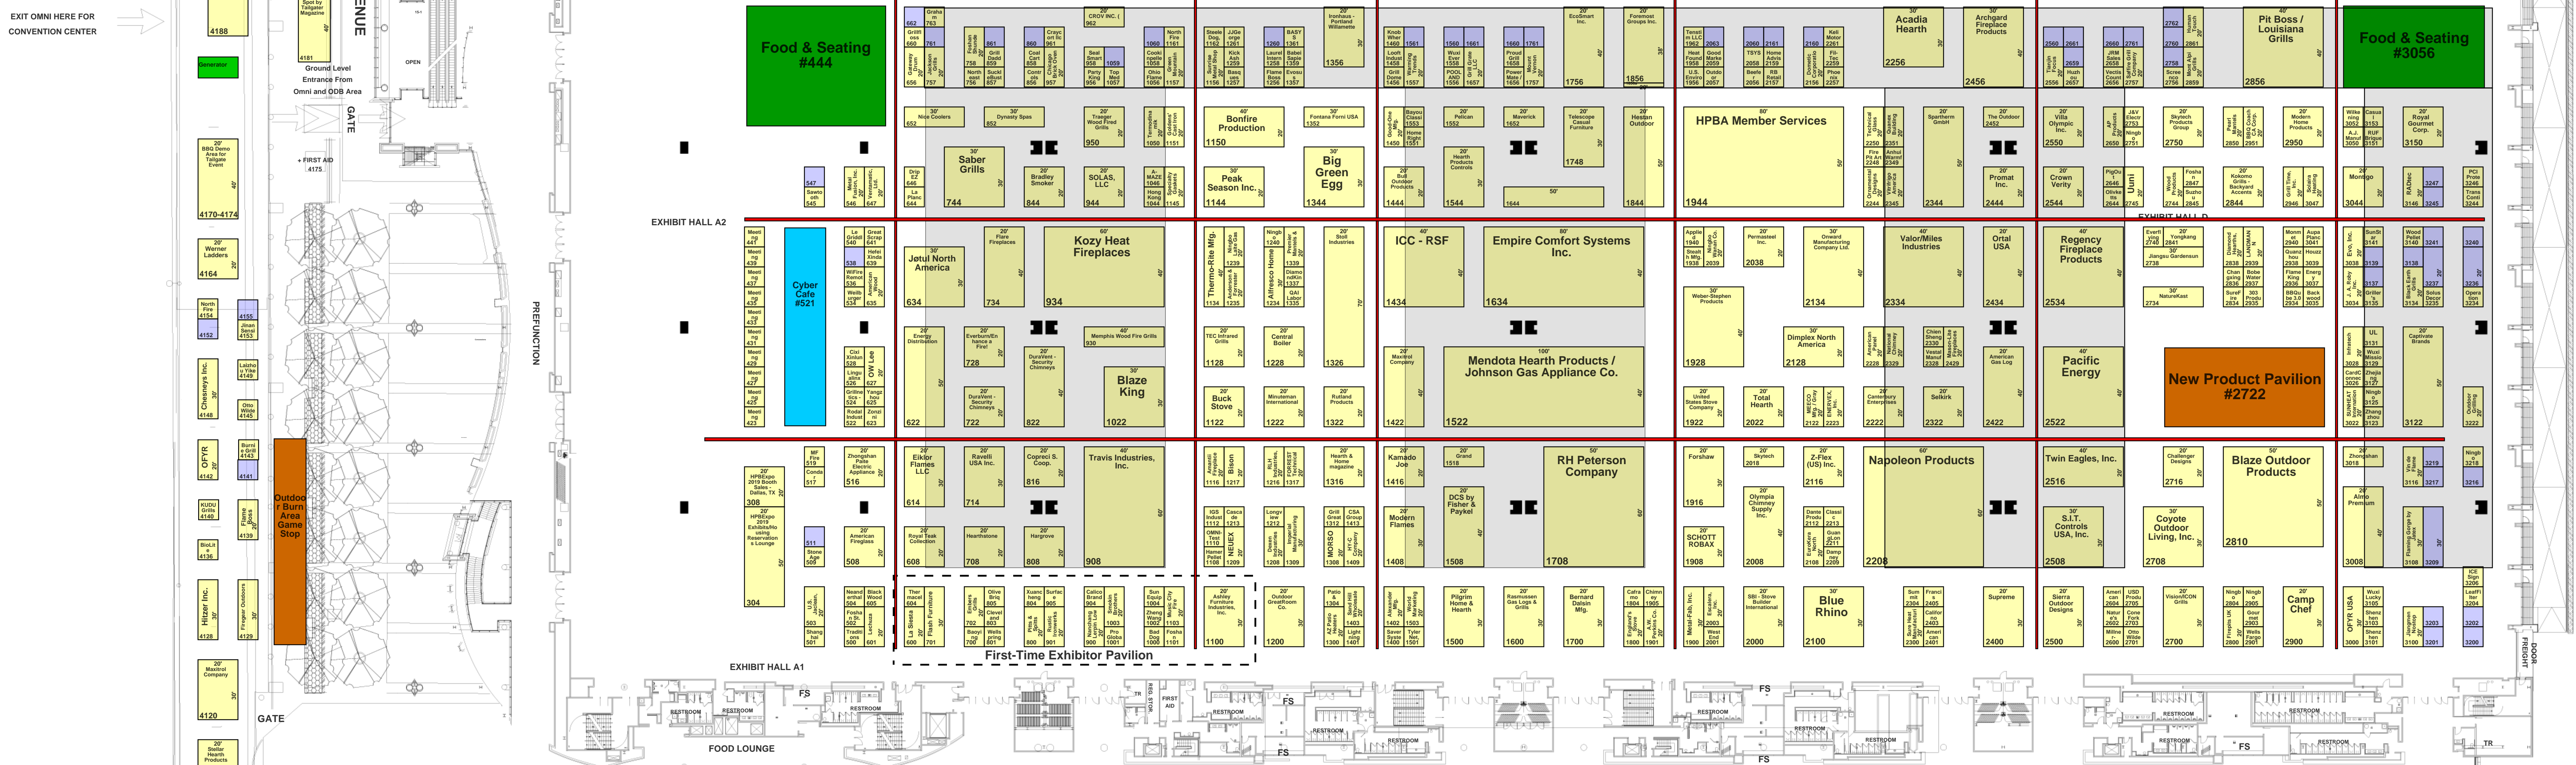

HPBExpo 2018

March 7 - 10, 2018
Nashville, TN

OMNI Nashville Hotel

KOREAN VETERAN'S BOULEVARD

OMNI VEHICLE EXIT
GATE
EXIT OMNI HERE FOR CONVENTION CENTER

INDOOR Exhibit Hall - 3rd Floor of MC Center-->
<--OUTDOOR Burn Area - 2nd Floor MC Center Exit

MAIN ENTRANCE

Country Music Hall of Fame and Museum

5TH AVENUE
5th AVE ENTRANCE
GATE