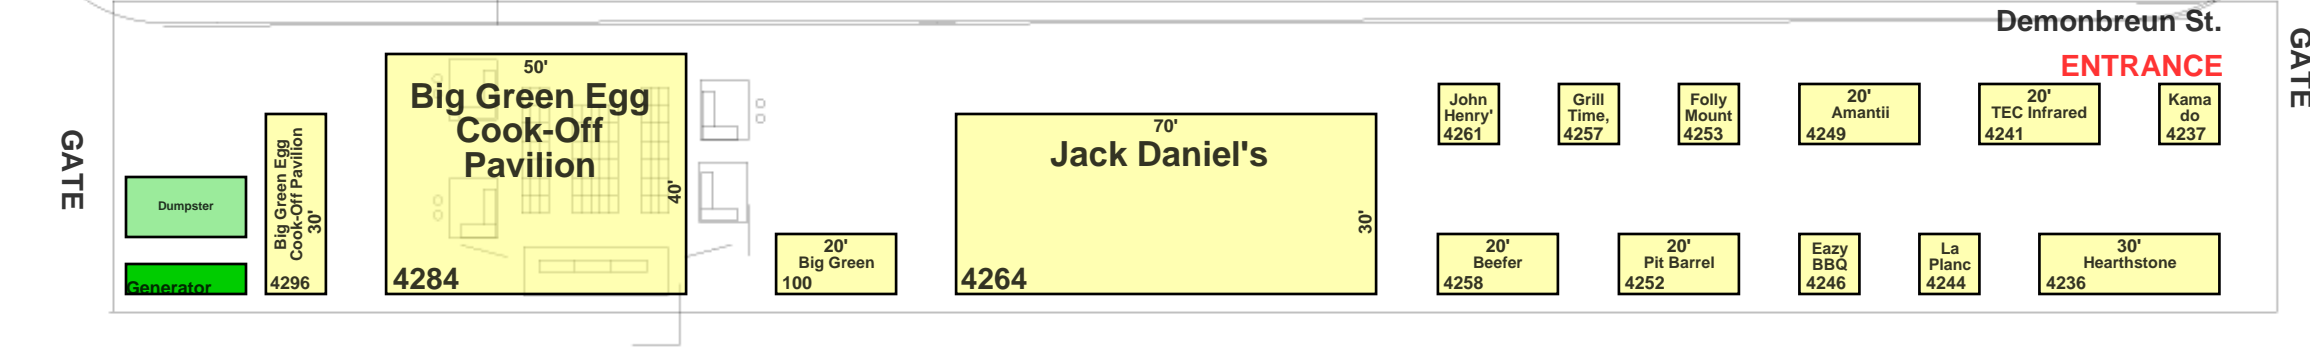

5TH AVE ENTRANCE

5TH AVENUE

GATE

GATE

GATE

GATE

GATE

GATE

GATE

GATE