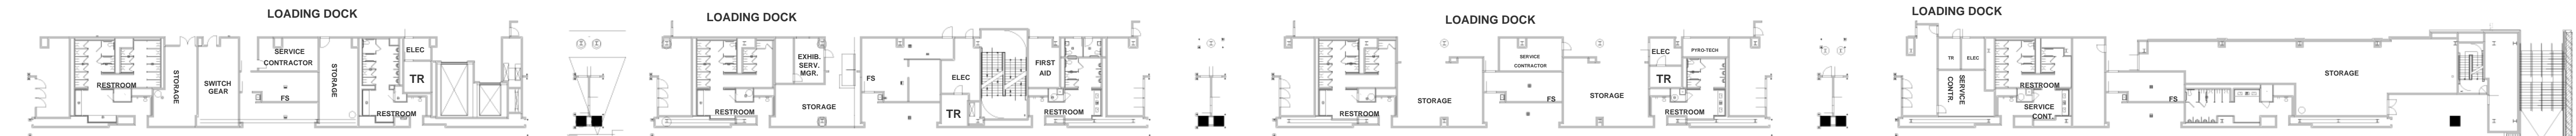

HPBExpo 2018

March 7 - 10, 2018
Nashville, TN

OMNI Nashville Hotel

KOREAN VETERAN'S BOULEVARD

OMNI VEHICLE EXIT
GATE
EXIT OMNI HERE FOR CONVENTION CENTER

INDOOR Exhibit Hall - 3rd Floor of MC Center-->
<--OUTDOOR Burn Area - 2nd Floor MC Center Exit

MAIN ENTRANCE

Country Music Hall of Fame and Museum

5TH AVENUE
5th AVE ENTRANCE
GATE