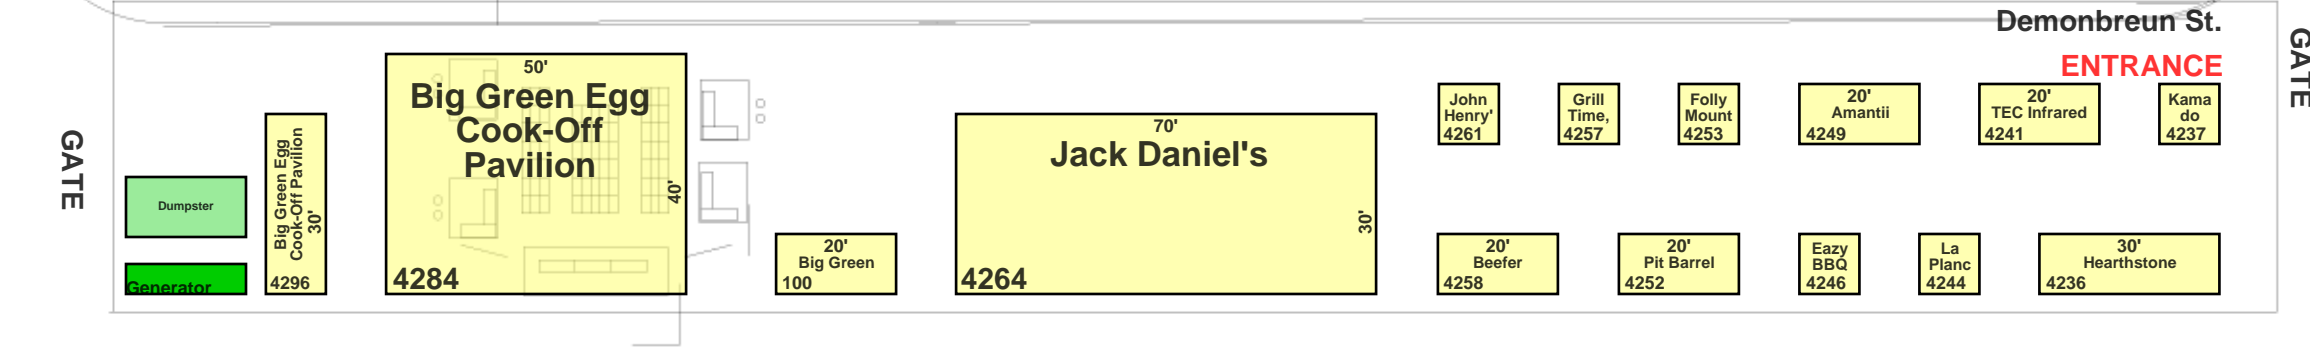

HPBExpo 2018

March 7 - 10, 2018
Nashville, TN

OMNI Nashville Hotel

KOREAN VETERAN'S BOULEVARD

OMNI VEHICLE EXIT
GATE
EXIT OMNI HERE FOR CONVENTION CENTER

INDOOR Exhibit Hall - 3rd Floor of MC Center-->
<--OUTDOOR Burn Area - 2nd Floor MC Center Exit

MAIN ENTRANCE

Country Music Hall of Fame and Museum

5TH AVENUE
5th AVE ENTRANCE
GATE