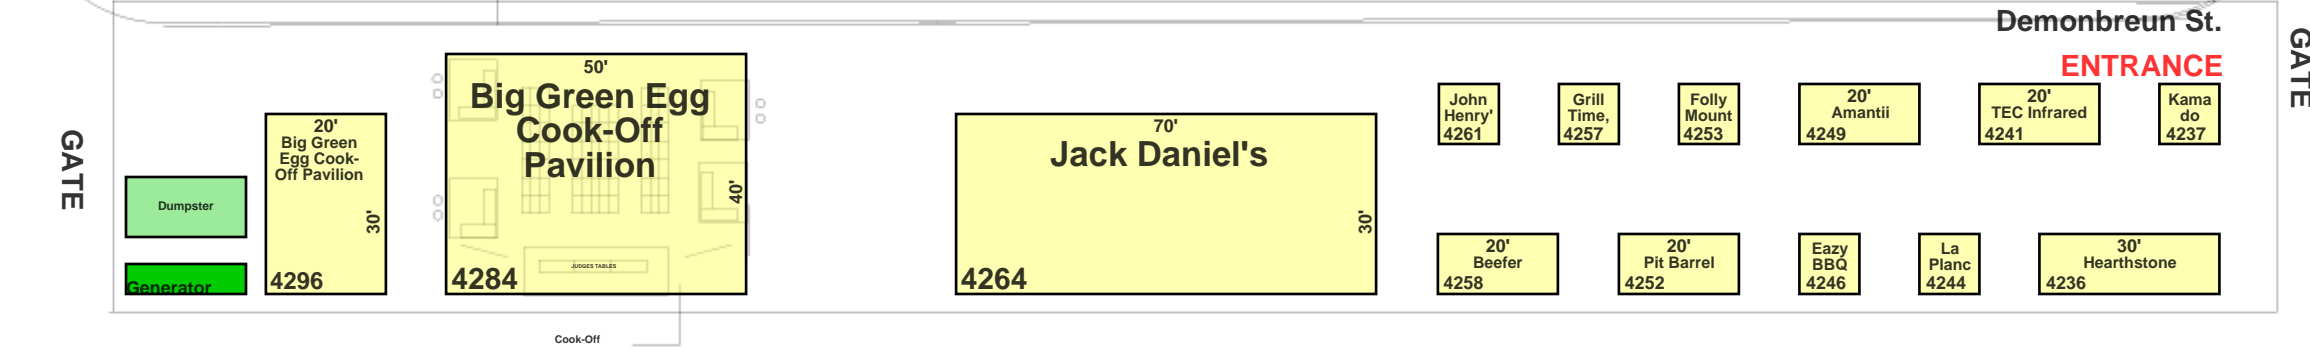

### Nashville, TN

OMNI Nashville Hotel

KOREAN VETERAN'S BOULEVARD

Main Aisles

NG Burn Areas

EXIT OMNI HERE FOR CONVENTION CENTER

INDOOR Exhibit Hall - 3rd Floor of MC Center-->

-->OUTDOOR Burn Area - 2nd Floor MC Center Exit

MAIN ENTRANCE

Country Music Hall of Fame and Museum

PUBLIC ACCESS AND TOUR BUS DROP-OFF TO HALL OF FAME.