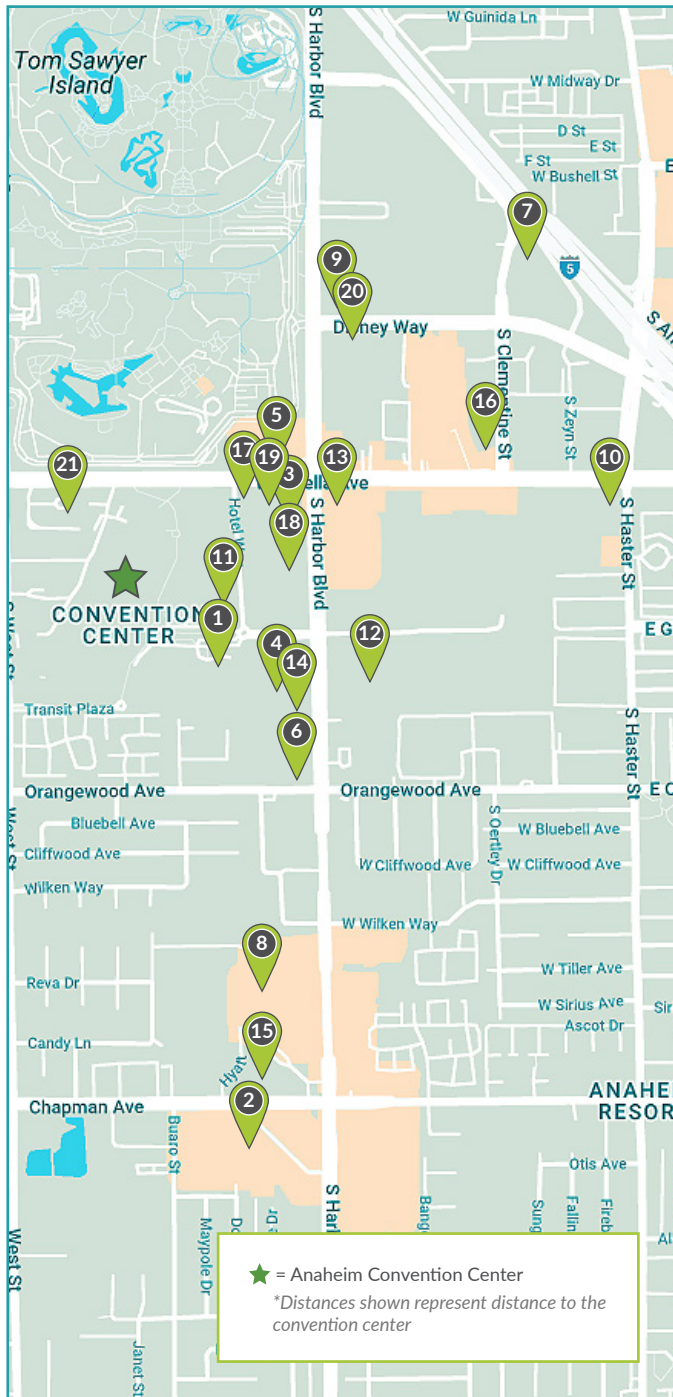

ACCELERATE THE GRID OF TOMORROW

ANAHEIM HOTELS

1. Anaheim Marriott
700 West Covington Way - 0.3 mi - \$249/\$259
2. Anaheim Marriott Suites
12015 Harbor Blvd. - 1.3 mi - \$192/\$192
3. Anaheim Portofino Inn and Suites
1831 S Harbor Blvd. - 0.4 mi - \$199/\$199 (QQ) - \$229/\$299 (K Suite)
4. Cortona Inn & Suites Anaheim Resort
2029 S Harbor Blvd - 0.5 mi - \$199
5. Desert Palms Hotel & Suites
631 West Katella Ave. - 0.3 mi - \$259/259 (Deluxe) - \$279/\$279 (Suite)
6. DoubleTree Suites by Hilton Hotel Anaheim Resort Convention Center
2085 S Harbor Blvd. - 0.6 mi - \$225/\$225 (Standard) - \$245/\$245 (QQ Suite)
7. Element Anaheim Resort Convention Center
1600 S Clementine St. - 1.1 mi - \$239/\$239
8. Embassy Suites by Hilton Anaheim South
11767 Harbor Blvd. - 1.2 mi - \$242/\$242
9. Grand Legacy at the Park
1650 S Harbor Blvd. - 0.6 mi - \$221/\$221
10. Hampton Inn & Suites Anaheim Resort Convention Center
100 W Katella Ave - 0.7 mi - \$229/\$239
11. Hilton Anaheim
777 W Covention Way - 0.3 mi - \$250/\$250
12. Homewood Suites by Hilton Anaheim Resort Convention Center
2010 S Harbor Blvd. - 0.5 mi - \$249/\$249
13. Hyatt House at Anaheim Resort Convention Center
1800 S Harbor Blvd. - 0.3 mi - \$249/\$249
14. Hyatt Place at Anaheim Resort Convention Center
2035 S Harbor Blvd. - 0.3 mi - \$239/\$239
15. Hyatt Regency Orange County
11999 Harbor Blvd. - 1.2 mi - \$239/\$239
16. JW Marriott Anaheim Resort
1775 South Clementine Blvd. - 0.9 mi - \$299/\$299
17. Residence Inn at Anaheim Resort Convention Center
640 W Katella Ave. - 0.3 mi - \$239/\$239
18. Sheraton Park Hotel at the Anaheim Resort
1855 S Harbor Blvd. - 0.3 mi - \$229/\$229
19. SpringHill Suites at Anaheim Resort Convention Center
1801 S Harbor Blvd. - 0.3 mi - \$229/\$229
20. The Anaheim Hotel
1700 S Habor Blvd. - 0.4 mi - \$269/\$269
21. The Westin Anaheim Resort
1030 West Katella Ave. - 0.5 mi - \$289/\$289