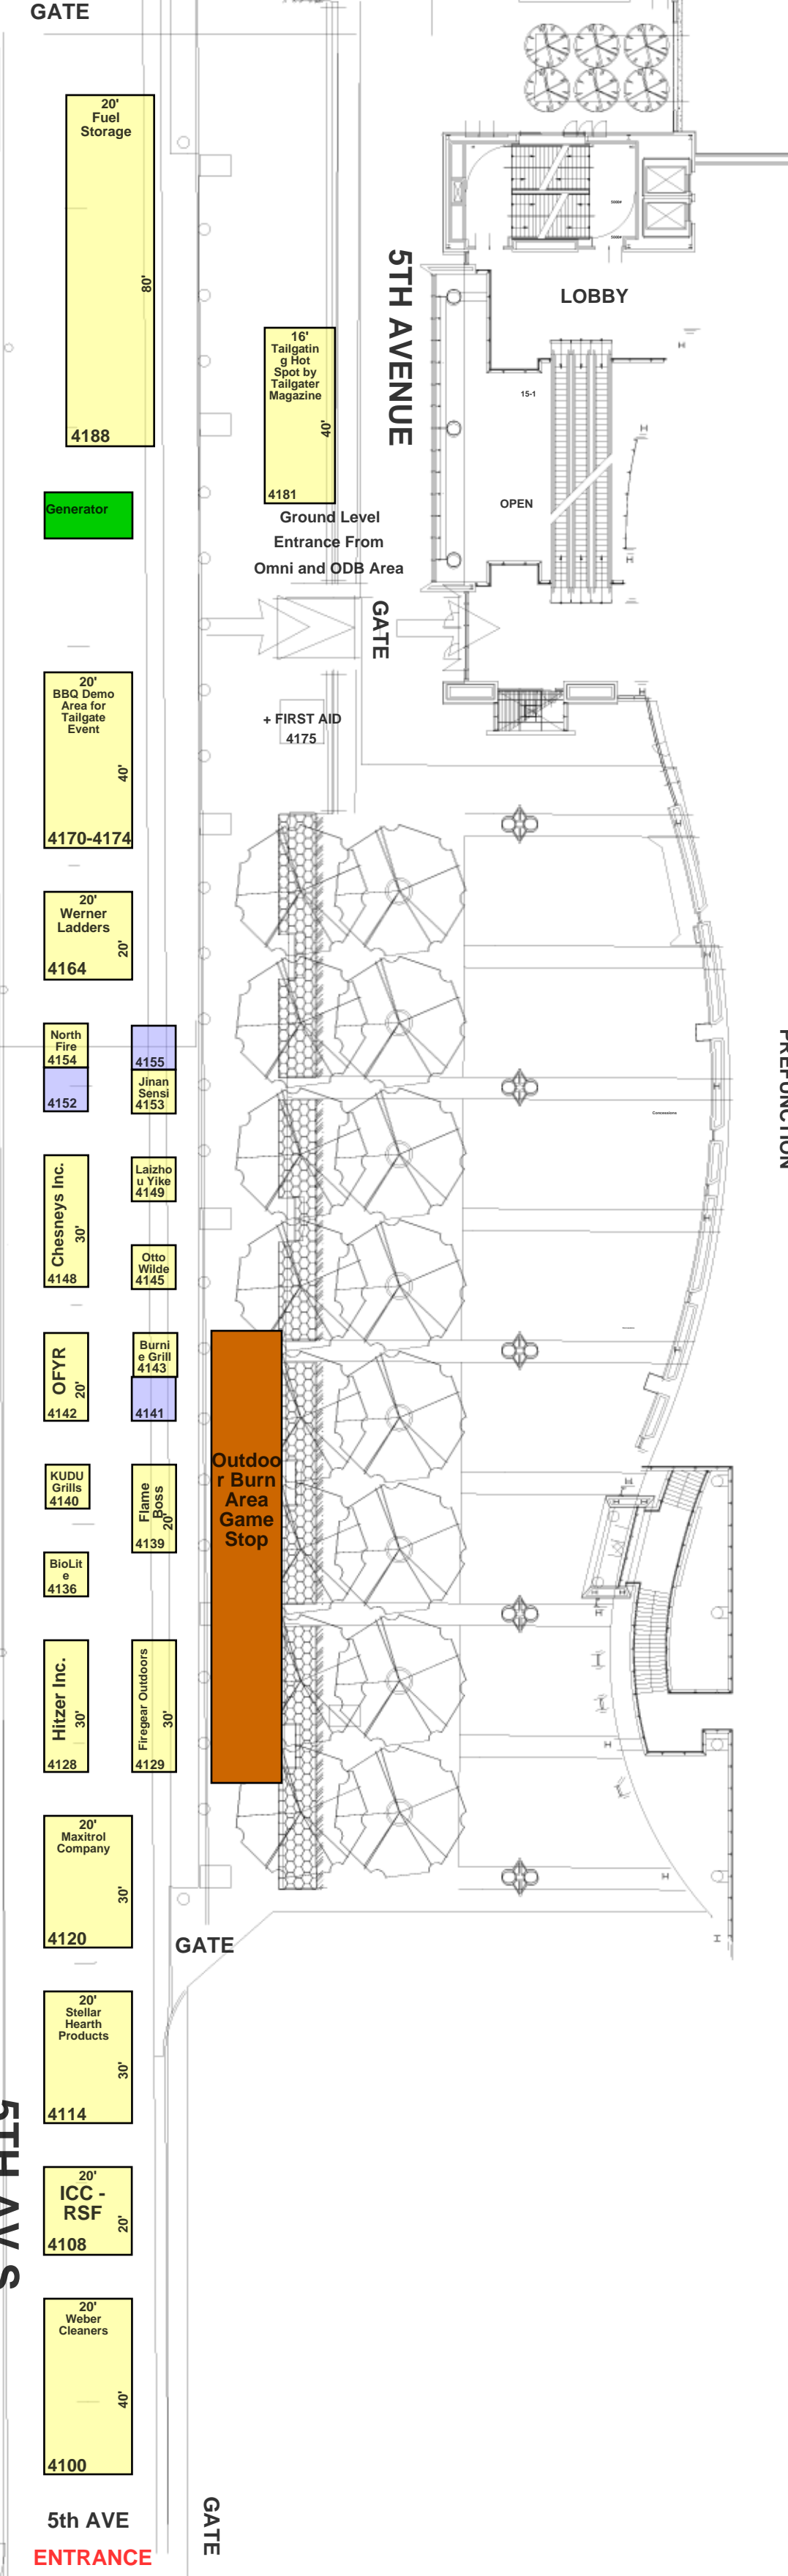

HPBExpo 2018

March 7 - 10, 2018
Nashville, TN

OMNI Nashville Hotel

KOREAN VETERAN'S BOULEVARD

Main Aisles

NG Burn Areas

EXIT OMNI HERE FOR CONVENTION CENTER

OMNI VEHICLE EXIT

INDOOR Exhibit Hall - 3rd Floor of MC Center-->

-->OUTDOOR Burn Area - 2nd Floor MC Center Exit

MAIN ENTRANCE

Country Music Hall of Fame and Museum

Demonbreun St. ENTRANCE