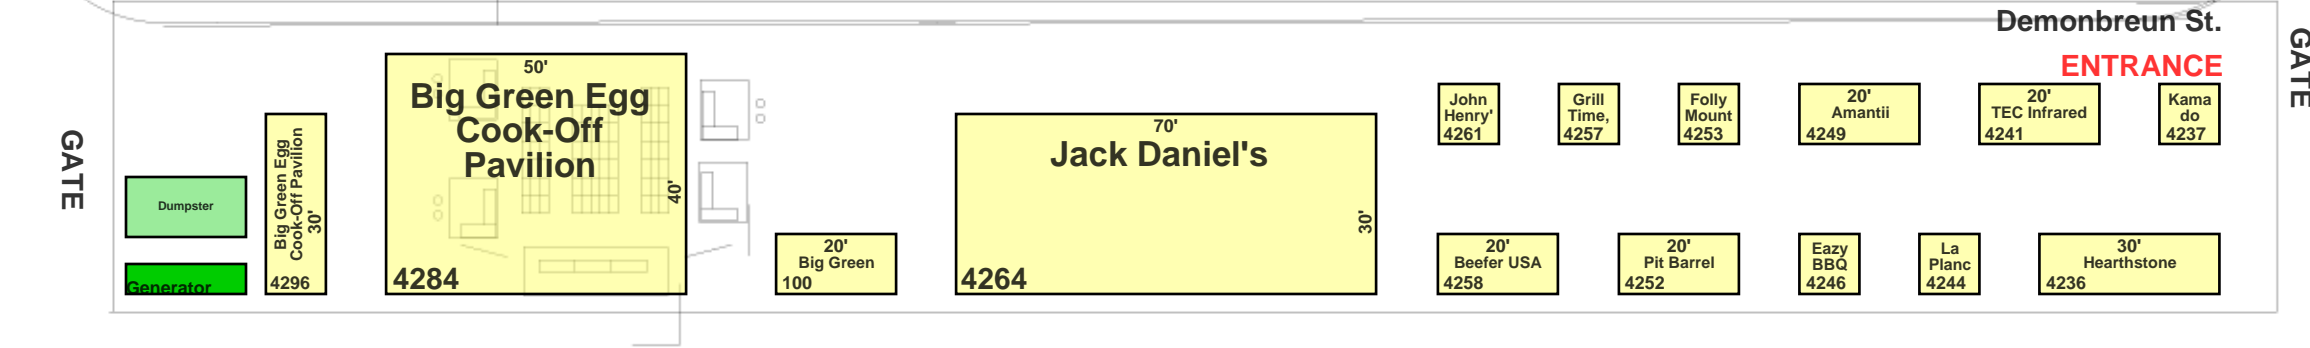

Demonbreun St. ENTRANCE