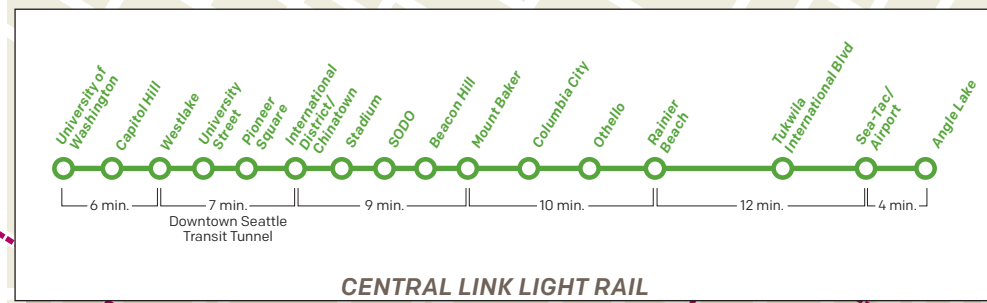

## DOWNTOWN ACCOMMODATIONS

- |  |  |
|--|--|
| 1 Arctic Club Seattle – a DoubleTree by Hilton                     | 33 The Inn at Virginia Mason                           |
| 2 Belltown Inn   | 34 The Inn at the WAC                                  |
| 3 Best Western Executive Inn                                       | 35 Kimpton Alexis Hotel                                |
| 4 BEST WESTERN PLUS Pioneer Square Hotel                           | 36 Kimpton Hotel Monaco Seattle                        |
| 5 Courtyard by Marriott – Pioneer Square                           | 37 Kimpton Hotel Vintage Seattle                       |
| 6 Courtyard by Marriott Seattle Downtown Lake Union                | 38 Kimpton Palladian Hotel                             |
| 7 Crowne Plaza Hotel – Seattle                                     | 39 La Quinta Inn and Suites Seattle Downtown           |
| 8 The Edgewater  | 40 The Loyal Inn                                       |
| 9 Embassy Suites (Opening 2017)                                    | 41 The Maxwell Hotel                                   |
| 10 Executive Hotel Pacific   | 42 Mayflower Park Hotel                                |
| 11 Fairmont Olympic Hotel  | 43 The Mediterranean Inn                               |
| 12 Four Points by Sheraton Downtown Seattle Center                 | 44 Moore Hotel   |
| 13 Four Seasons Hotel Seattle                                      | 45 Motif Seattle                                       |
| 14 Grand Hyatt Seattle   | 46 Moxy (Opening 2017)                                 |
| 15 Hampton Inn & Suites – Downtown Seattle Center                  | 47 Pan Pacific Hotel Seattle                           |
| 16 Hilton Garden Inn Seattle Downtown                              | 48 The Paramount Hotel Seattle                         |
| 17 Hilton Seattle  | 49 Quality Inn & Suites Seattle Center                 |
| 18 Holiday Inn Express & Suites Seattle – City Center              | 50 Renaissance Seattle Hotel                           |
| 19 Holiday Inn Seattle   | 51 Residence Inn (Opening 2017)                        |
| 20 Homewood Suites by Hilton Seattle – Convention Center – Pike St | 52 Residence Inn Seattle Downtown/Lake Union           |
| 21 Homewood Suites by Hilton Seattle – Downtown                    | 53 Roosevelt Seattle Hotel                             |
| 22 Hotel 1000  | 54 Seattle Marriott Waterfront                         |
| 23 Hotel Andra   | 55 Sheraton Seattle Hotel                              |
| 24 Hotel FIVE  | 56 Silver Cloud Hotel – Seattle Broadway               |
| 25 Hotel Max   | 57 Silver Cloud Hotel – Seattle Stadium                |
| 26 Hotel Sorrento  | 58 Silver Cloud Inn – Seattle Lake Union               |
| 27 Hyatt @ Olive 8   | 59 SLS Hotel (Opening 2017)                            |
| 28 Hyatt House Seattle/Downtown                                    | 60 SpringHill Suites Seattle Downtown/South Lake Union |
| 29 Hyatt Place Seattle Downtown                                    | 61 Thompson Seattle Hotel                              |
| 30 Inn at El Gaucho  | 62 Travelodge Seattle Center                           |
| 31 Inn at Queen Anne   | 63 W Seattle   |
| 32 Inn at The Market   | 64 Warwick Seattle                                     |
|  | 65 The Westin Seattle                                  |