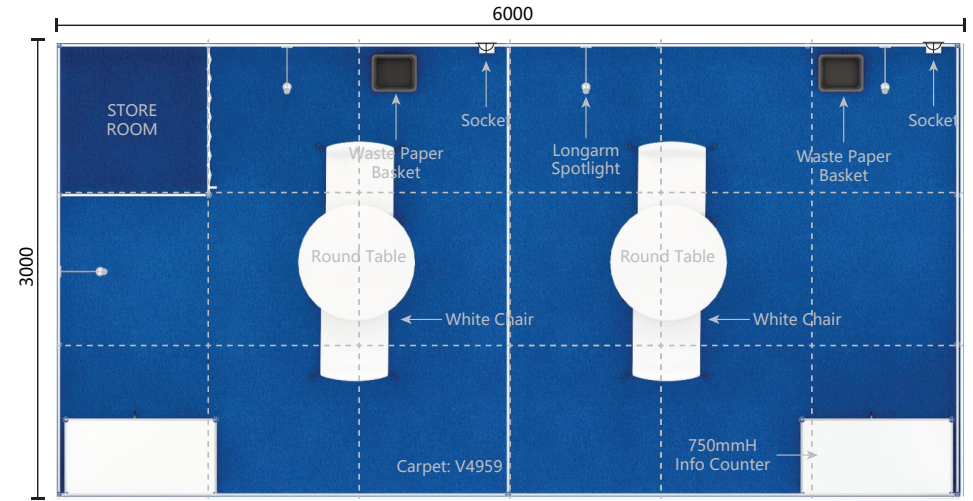

- ▶ 3000mmD x 3000mmW x 3000mmH
- ▶ 1-Side Open - (9 sqm)

Perspective View 透視圖

Layout Plan 平面圖

Front View 正面圖

Legend 設施配置圖

Quantity 數量

- LED Longarm Spotlight LED長臂射燈	2
- 500W Square Pin Socket [For single machine only] 500瓦方腳插座 [僅供單一電器]	1
- White Round Table 白色圓檯	1
- White Chair 白椅	2
- Information Counter (1000mmL x 500mmW x 750mmH) 諮詢桌	1
- Waste Paper Basket 廢紙簍	1
- Carpet: V4959	

- ▶ 3000mmD x 3000mmW x 3000mmH
- ▶ 2-Side Open - (9 sqm)

Perspective View 透視圖

Layout Plan 平面圖

Front View 正面圖

Legend 設施配置圖

Quantity 數量

- LED Longarm Spotlight LED長臂射燈	2
- 500W Square Pin Socket [For single machine only] 500瓦方腳插座 [僅供單一電器]	1
- White Round Table 白色圓檯	1
- White Chair 白椅	2
- Information Counter (1000mmL x 500mmW x 750mmH) 諮詢桌	1
- Waste Paper Basket 廢紙簍	1
- Carpet: V4959	

- ▶ 6000mmD x 3000mmW x 3000mmH
- ▶ 1-Side Open - (18 sqm)

Perspective View 透視圖

Layout Plan 平面圖

Legend 設施配置圖

Quantity 數量

- LED Longarm Spotlight LED長臂射燈	4
- 500W Square Pin Socket [For single machine only] 500瓦方腳插座 [僅供單一電器]	2
- White Round Table 白色圓檯	2
- White Chair 白椅	4
- Information Counter (1000mmL x 500mmW x 750mmH) 諮詢桌	2
- Waste Paper Basket 廢紙簍	2
- Carpet: V4959	

Front View 正面圖

- ▶ 6000mmD x 3000mmW x 3000mmH
- ▶ 2-Side Open - (18 sqm)

Perspective View 透視圖

Layout Plan 平面圖

Legend 設施配置圖

Quantity 數量

- LED Longarm Spotlight LED長臂射燈	4
- 500W Square Pin Socket [For single machine only] 500瓦方腳插座 [僅供單一電器]	2
- White Round Table 白色圓檯	2
- White Chair 白椅	4
- Information Counter (1000mmL x 500mmW x 750mmH) 諮詢桌	2
- Waste Paper Basket 廢紙簍	2
- Carpet: V4959	