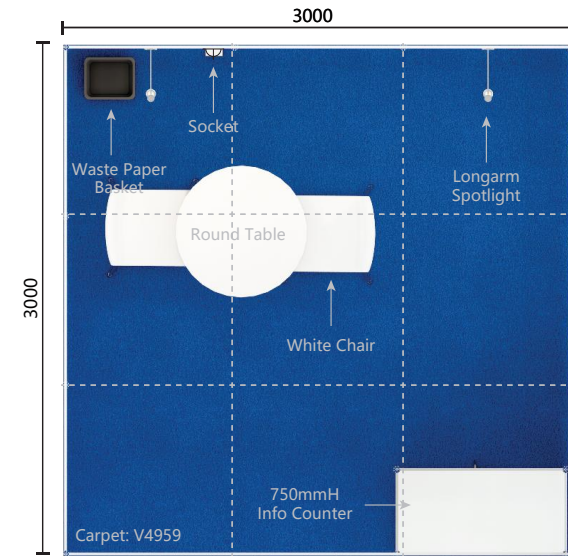

- ▶ 3000mmD x 3000mmW x 3000mmH
- ▶ 1-Side Open - (9 sqm)

Perspective View 透視圖

Layout Plan 平面圖

Front View 正面圖

Legend 設施配置圖

Quantity 數量

- LED Longarm Spotlight LED長臂射燈	2
- 500W Square Pin Socket [For single machine only] 500瓦方腳插座 [僅供單一電器]	1
- White Round Table 白色圓檯	1
- White Chair 白椅	2
- Information Counter (1000mmL x 500mmW x 750mmH) 諮詢桌	1
- Waste Paper Basket 廢紙簍	1
- Carpet: V4959	

- ▶ 3000mmD x 3000mmW x 3000mmH
- ▶ 2-Side Open - (9 sqm)

Perspective View 透視圖

Layout Plan 平面圖

Front View 正面圖

Legend 設施配置圖

Quantity 數量

- LED Longarm Spotlight LED長臂射燈	2
- 500W Square Pin Socket [For single machine only] 500瓦方腳插座 [僅供單一電器]	1
- White Round Table 白色圓檯	1
- White Chair 白椅	2
- Information Counter (1000mmL x 500mmW x 750mmH) 諮詢桌	1
- Waste Paper Basket 廢紙簍	1
- Carpet: V4959	

- ▶ 6000mmD x 3000mmW x 3000mmH
- ▶ 1-Side Open - (18 sqm)

Perspective View 透視圖

Layout Plan 平面圖

Legend 設施配置圖

Quantity 數量

- LED Longarm Spotlight LED長臂射燈	4
- 500W Square Pin Socket [For single machine only] 500瓦方腳插座 [僅供單一電器]	2
- White Round Table 白色圓檯	2
- White Chair 白椅	4
- Information Counter (1000mmL x 500mmW x 750mmH) 諮詢桌	2
- Waste Paper Basket 廢紙簍	2
- Carpet: V4959	

Front View 正面圖

- ▶ 6000mmD x 3000mmW x 3000mmH
- ▶ 2-Side Open - (18 sqm)

Perspective View 透視圖

Layout Plan 平面圖

Legend 設施配置圖

Quantity 數量

- LED Longarm Spotlight LED長臂射燈	4
- 500W Square Pin Socket [For single machine only] 500瓦方腳插座 [僅供單一電器]	2
- White Round Table 白色圓檯	2
- White Chair 白椅	4
- Information Counter (1000mmL x 500mmW x 750mmH) 諮詢桌	2
- Waste Paper Basket 廢紙簍	2
- Carpet: V4959	