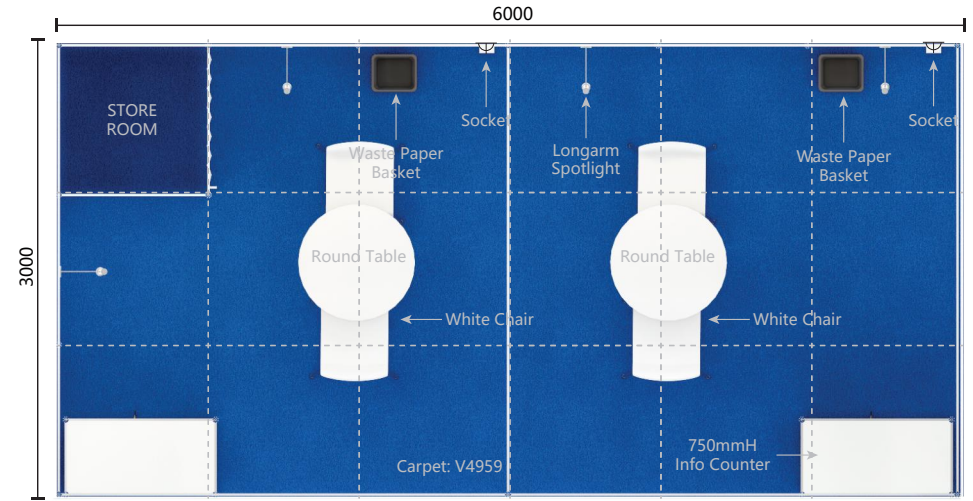

- ▶ 6000mmD x 3000mmW x 3000mmH
- ▶ 1-Side Open - (18 sqm)

Perspective View 透視圖

Layout Plan 平面圖

Legend 設施配置圖

Quantity 數量

- LED Longarm Spotlight LED長臂射燈	4
- 500W Square Pin Socket [For single machine only] 500瓦方腳插座 [僅供單一電器]	2
- White Round Table 白色圓檯	2
- White Chair 白椅	4
- Information Counter (1000mmL x 500mmW x 750mmH) 諮詢桌	2
- Waste Paper Basket 廢紙簍	2
- Carpet: V4959	

Front View 正面圖

- ▶ 6000mmD x 3000mmW x 3000mmH
- ▶ 2-Side Open - (18 sqm)

Perspective View 透視圖

Layout Plan 平面圖

Legend 設施配置圖

Quantity 數量

- LED Longarm Spotlight LED長臂射燈	4
- 500W Square Pin Socket [For single machine only] 500瓦方腳插座 [僅供單一電器]	2
- White Round Table 白色圓檯	2
- White Chair 白椅	4
- Information Counter (1000mmL x 500mmW x 750mmH) 諮詢桌	2
- Waste Paper Basket 廢紙簍	2
- Carpet: V4959	

Front View 正面圖

SEA 2023@Premium Package_Fasica

Size:3000mmW x 850mmH

Inkjet Foamboard

*Ratio 1:10

— Die cut

— 2 Layer Graphic

SEA 2023@Premium Package_Counter

Size:900mmW x 654mmH

Inkjet Sticker

*Ratio 1:10

SEA 2023@Premium Package_Fasica

Size:6000mmW x 850mmH

Inkjet Foamboard

*Ratio 1:10

— Die cut