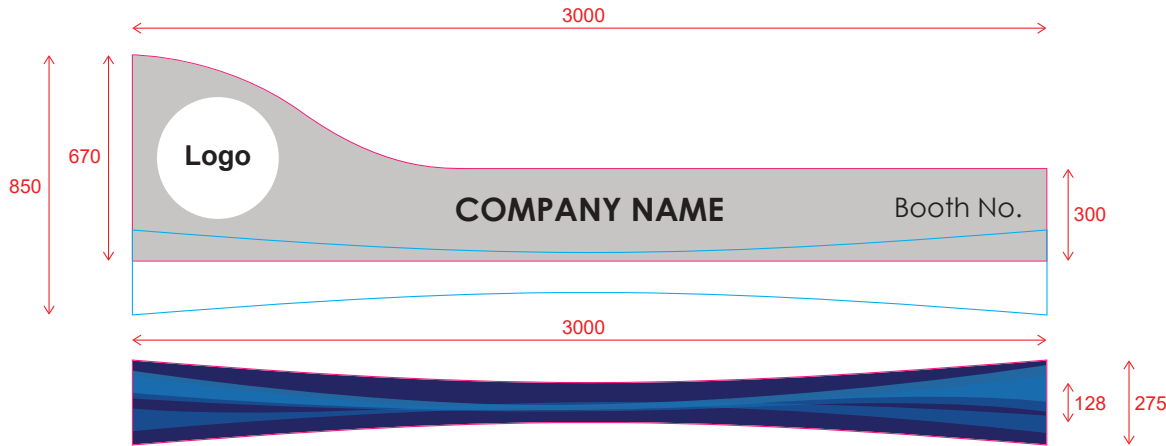

- ▶ 6000mmD x 3000mmW x 3000mmH
- ▶ 1-Side Open - (18 sqm)

Perspective View 透視圖

Layout Plan 平面圖

Legend 設施配置圖

Quantity 數量

- LED Longarm Spotlight LED長臂射燈	4
- 500W Square Pin Socket [For single machine only] 500瓦方腳插座 [僅供單一電器]	2
- White Round Table 白色圓檯	2
- White Chair 白椅	4
- Information Counter (1000mmL x 500mmW x 750mmH) 諮詢桌	2
- Waste Paper Basket 廢紙簍	2
- Carpet: V4959	

Front View 正面圖

- ▶ 6000mmD x 3000mmW x 3000mmH
- ▶ 2-Side Open - (18 sqm)

Perspective View 透視圖

Layout Plan 平面圖

Legend 設施配置圖

Quantity 數量

- LED Longarm Spotlight LED長臂射燈	4
- 500W Square Pin Socket [For single machine only] 500瓦方腳插座 [僅供單一電器]	2
- White Round Table 白色圓檯	2
- White Chair 白椅	4
- Information Counter (1000mmL x 500mmW x 750mmH) 諮詢桌	2
- Waste Paper Basket 廢紙簍	2
- Carpet: V4959	

Front View 正面圖

SEA 2023@Premium Package_Fasica

Size:3000mmW x 850mmH

Inkjet Foamboard

*Ratio 1:10

— Die cut

— 2 Layer Graphic

SEA 2023@Premium Package_Counter

Size:900mmW x 654mmH

Inkjet Sticker

*Ratio 1:10

SEA 2023@Premium Package_Fasica

Size:6000mmW x 850mmH

Inkjet Foamboard

*Ratio 1:10

— Die cut