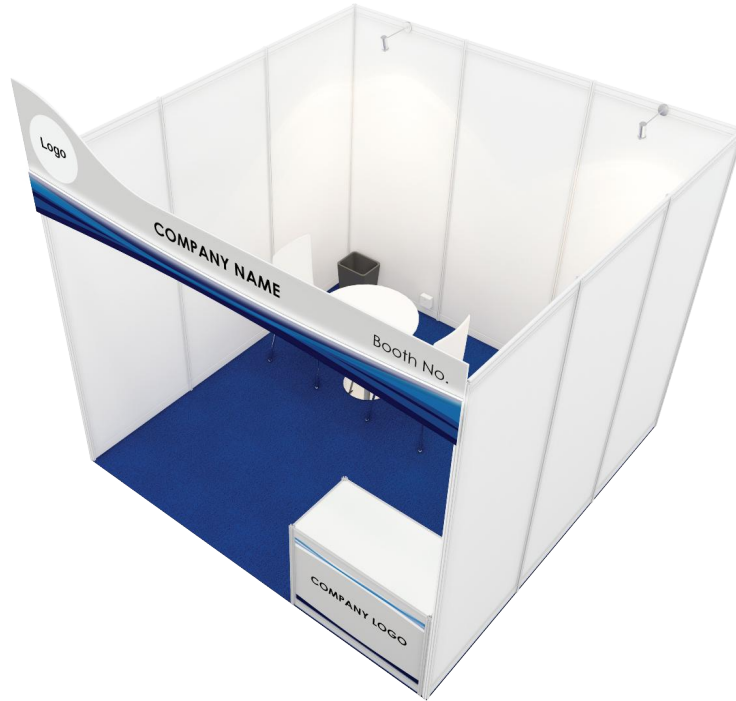

- ▶ 3000mmD x 3000mmW x 3000mmH
- ▶ 1-Side Open - (9 sqm)

Perspective View 透視圖

Layout Plan 平面圖

Front View 正面圖

Legend 設施配置圖

Quantity 數量

- LED Longarm Spotlight LED長臂射燈	2
- 500W Square Pin Socket [For single machine only] 500瓦方腳插座 [僅供單一電器]	1
- White Round Table 白色圓檯	1
- White Chair 白椅	2
- Information Counter (1000mmL x 500mmW x 750mmH) 諮詢桌	1
- Waste Paper Basket 廢紙簍	1
- Carpet: V4959	

- ▶ 3000mmD x 3000mmW x 3000mmH
- ▶ 2-Side Open - (9 sqm)

Perspective View 透視圖

Layout Plan 平面圖

Front View 正面圖

Legend 設施配置圖

Quantity 數量

- LED Longarm Spotlight LED長臂射燈	2
- 500W Square Pin Socket [For single machine only] 500瓦方腳插座 [僅供單一電器]	1
- White Round Table 白色圓檯	1
- White Chair 白椅	2
- Information Counter (1000mmL x 500mmW x 750mmH) 諮詢桌	1
- Waste Paper Basket 廢紙簍	1
- Carpet: V4959	

- ▶ 6000mmD x 3000mmW x 3000mmH
- ▶ 1-Side Open - (18 sqm)

Perspective View 透視圖

Layout Plan 平面圖

Legend 設施配置圖

Quantity 數量

- LED Longarm Spotlight LED長臂射燈	4
- 500W Square Pin Socket [For single machine only] 500瓦方腳插座 [僅供單一電器]	2
- White Round Table 白色圓檯	2
- White Chair 白椅	4
- Information Counter (1000mmL x 500mmW x 750mmH) 諮詢桌	2
- Waste Paper Basket 廢紙簍	2
- Carpet: V4959	

Front View 正面圖

- ▶ 6000mmD x 3000mmW x 3000mmH
- ▶ 2-Side Open - (18 sqm)

Perspective View 透視圖

Layout Plan 平面圖

Legend 設施配置圖

Quantity 數量

- LED Longarm Spotlight LED長臂射燈	4
- 500W Square Pin Socket [For single machine only] 500瓦方腳插座 [僅供單一電器]	2
- White Round Table 白色圓檯	2
- White Chair 白椅	4
- Information Counter (1000mmL x 500mmW x 750mmH) 諮詢桌	2
- Waste Paper Basket 廢紙簍	2
- Carpet: V4959	