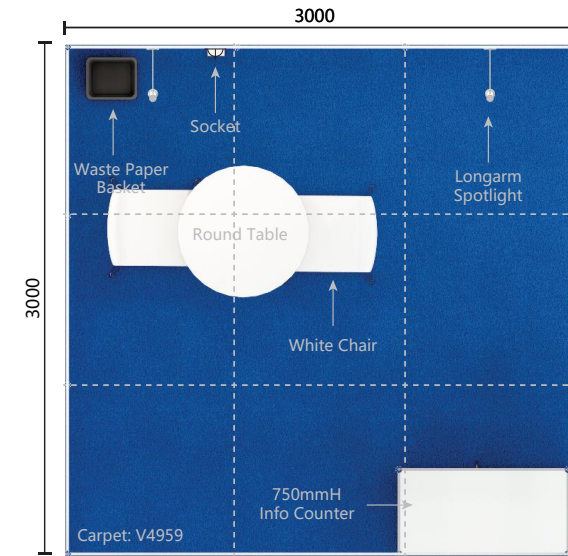

- ▶ 3000mmD x 3000mmW x 3000mmH
- ▶ 1-Side Open - (9 sqm)

Perspective View 透視圖

Layout Plan 平面圖

Front View 正面圖

Legend 設施配置圖

Quantity 數量

- LED Longarm Spotlight LED長臂射燈	2
- 500W Square Pin Socket [For single machine only] 500瓦方腳插座 [僅供單一電器]	1
- White Round Table 白色圓檯	1
- White Chair 白椅	2
- Information Counter (1000mmL x 500mmW x 750mmH) 諮詢桌	1
- Waste Paper Basket 廢紙簍	1
- Carpet: V4959	

- ▶ 3000mmD x 3000mmW x 3000mmH
- ▶ 2-Side Open - (9 sqm)

Perspective View 透視圖

Layout Plan 平面圖

Front View 正面圖

Legend 設施配置圖

Quantity 數量

- LED Longarm Spotlight LED長臂射燈	2
- 500W Square Pin Socket [For single machine only] 500瓦方腳插座 [僅供單一電器]	1
- White Round Table 白色圓檯	1
- White Chair 白椅	2
- Information Counter (1000mmL x 500mmW x 750mmH) 諮詢桌	1
- Waste Paper Basket 廢紙簍	1
- Carpet: V4959	

- ▶ 6000mmD x 3000mmW x 3000mmH
- ▶ 1-Side Open - (18 sqm)

Perspective View 透視圖

Layout Plan 平面圖

Legend 設施配置圖

Quantity 數量

- LED Longarm Spotlight LED長臂射燈	4
- 500W Square Pin Socket [For single machine only] 500瓦方腳插座 [僅供單一電器]	2
- White Round Table 白色圓檯	2
- White Chair 白椅	4
- Information Counter (1000mmL x 500mmW x 750mmH) 諮詢桌	2
- Waste Paper Basket 廢紙簍	2
- Carpet: V4959	

Front View 正面圖

- ▶ 6000mmD x 3000mmW x 3000mmH
- ▶ 2-Side Open - (18 sqm)

Perspective View 透視圖

Layout Plan 平面圖

Legend 設施配置圖

Quantity 數量

- LED Longarm Spotlight LED長臂射燈	4
- 500W Square Pin Socket [For single machine only] 500瓦方腳插座 [僅供單一電器]	2
- White Round Table 白色圓檯	2
- White Chair 白椅	4
- Information Counter (1000mmL x 500mmW x 750mmH) 諮詢桌	2
- Waste Paper Basket 廢紙簍	2
- Carpet: V4959	