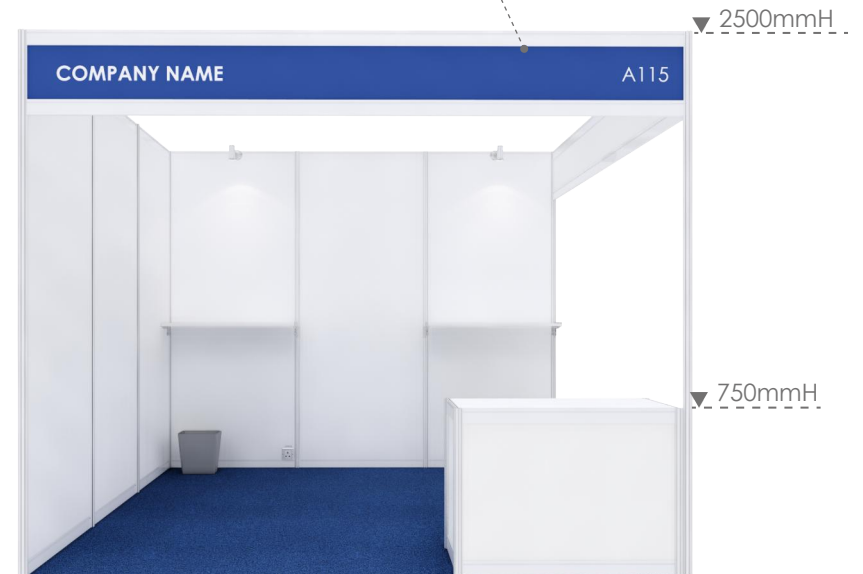

Walk On Package - 3m x 3m

- ▶ 3000mmD x 3000mmW x 2500mmH
- ▶ 2-Side Open - (9 sqm)

Perspective View 透視圖

Layout Plan 平面圖

Front View 正面圖

Size: 2930mmW x 210mmH

Legend 設施配置圖

Quantity 數量

- ▶ 3000mmD x 4000mmW x 2500mmH
- ▶ 1-Side Open - (12 sqm)

Perspective View 透視圖

Layout Plan 平面圖

Front View 正面圖

Size: 3920mmW x 210mmH

Legend 設施配置圖

Quantity 數量

- LED Longarm Spotlight LED長臂射燈	3
- 500W Square Pin Socket [For single machine only] 500瓦方腳插座 [僅供單一電器]	1
- 1m Flat Shelf 1米平層板	2
- White Folding Chair 白色摺椅	3
- Information Counter (1000mmL x 500mmW x 750mmH) 諮詢桌	1
- Waste Paper Basket 廢紙簍	1
- Carpet: V4959	
- Fascia: Respect BG M3196 - Gentian Blue	

- ▶ 3000mmD x 4000mmW x 2500mmH
- ▶ 2-Side Open - (12 sqm)

Perspective View 透視圖

Size: 2930mmW x 240mmH

Layout Plan 平面圖

Front View 正面圖

Size: 3920mmW x 210mmH

Legend 設施配置圖

Quantity 數量

Walk On Package - 3m x 6m

- ▶ 3000mmD x 6000mmW x 2500mmH
- ▶ 2-Side Open - (18 sqm)

Perspective View 透視圖

Layout Plan 平面圖

Front View 正面圖

Legend 設施配置圖

Quantity 數量

- LED Longarm Spotlight LED長臂射燈	4
- 500W Square Pin Socket [For single machine only] 500瓦方腳插座 [僅供單一電器]	2
- 1m Flat Shelf 1米平層板	4
- White Chair 白椅	4
- Information Counter (1000mmL x 500mmW x 750mmH) 諮詢桌	2
- Waste Paper Basket 廢紙簍	2
- Carpet: V4959	
- Fascia: Respect BG M3196 - Gentian Blue	