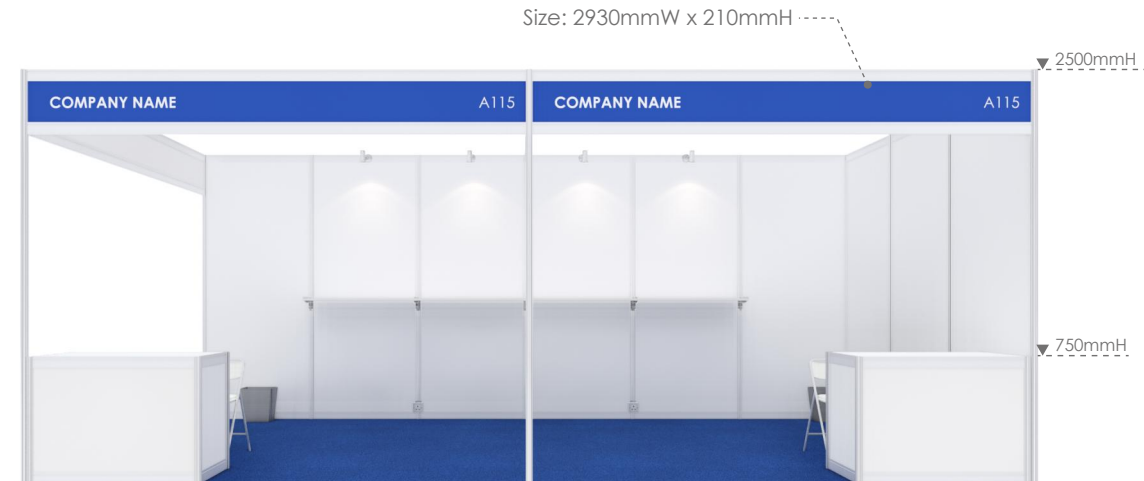

- ▶ 3000mmD x 4000mmW x 2500mmH
- ▶ 1-Side Open - (12 sqm)

Perspective View 透視圖

Layout Plan 平面圖

Front View 正面圖

Size: 3920mmW x 210mmH

Legend 設施配置圖

Quantity 數量

- LED Longarm Spotlight LED長臂射燈	3
- 500W Square Pin Socket [For single machine only] 500瓦方腳插座 [僅供單一電器]	1
- 1m Flat Shelf 1米平層板	2
- White Folding Chair 白色摺椅	3
- Information Counter (1000mmL x 500mmW x 750mmH) 諮詢桌	1
- Waste Paper Basket 廢紙簍	1
- Carpet: V4959	
- Fascia: Respect BG M3196 - Gentian Blue	

- ▶ 3000mmD x 4000mmW x 2500mmH
- ▶ 2-Side Open - (12 sqm)

Perspective View 透視圖

Size: 2930mmW x 240mmH

Layout Plan 平面圖

Front View 正面圖

Size: 3920mmW x 210mmH

Legend 設施配置圖

Quantity 數量

Walk On Package - 3m x 6m

- ▶ 3000mmD x 6000mmW x 2500mmH
- ▶ 2-Side Open - (18 sqm)

Perspective View 透視圖

Layout Plan 平面圖

Front View 正面圖

Legend 設施配置圖

Quantity 數量

- LED Longarm Spotlight LED長臂射燈	4
- 500W Square Pin Socket [For single machine only] 500瓦方腳插座 [僅供單一電器]	2
- 1m Flat Shelf 1米平層板	4
- White Chair 白椅	4
- Information Counter (1000mmL x 500mmW x 750mmH) 諮詢桌	2
- Waste Paper Basket 廢紙簍	2
- Carpet: V4959	
- Fascia: Respect BG M3196 - Gentian Blue	