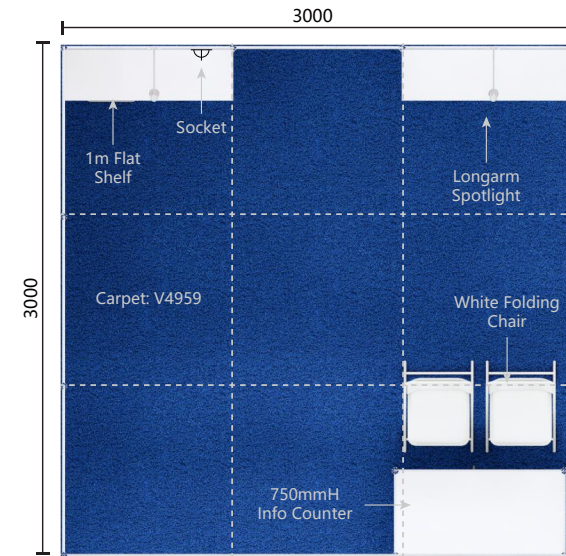

Walk On Package - 3m x 3m

- ▶ 3000mmD x 3000mmW x 2500mmH
- ▶ 1-Side Open - (9 sqm)

Perspective View 透視圖

Layout Plan 平面圖

Front View 正面圖

Size: 2930mmW x 210mmH

Legend 設施配置圖

Quantity 數量

Walk On Package - 3m x 3m

- ▶ 3000mmD x 3000mmW x 2500mmH
- ▶ 2-Side Open - (9 sqm)

Perspective View 透視圖

Layout Plan 平面圖

Front View 正面圖

Size: 2930mmW x 210mmH

Legend 設施配置圖

Quantity 數量

- ▶ 3000mmD x 4000mmW x 2500mmH
- ▶ 1-Side Open - (12 sqm)

Perspective View 透視圖

Layout Plan 平面圖

Front View 正面圖

Size: 3920mmW x 210mmH

Legend 設施配置圖

Quantity 數量

- LED Longarm Spotlight LED長臂射燈	3
- 500W Square Pin Socket [For single machine only] 500瓦方腳插座 [僅供單一電器]	1
- 1m Flat Shelf 1米平層板	2
- White Folding Chair 白色摺椅	3
- Information Counter (1000mmL x 500mmW x 750mmH) 諮詢桌	1
- Waste Paper Basket 廢紙簍	1
- Carpet: V4959	
- Fascia: Respect BG M3196 - Gentian Blue	

- ▶ 3000mmD x 4000mmW x 2500mmH
- ▶ 2-Side Open - (12 sqm)

Perspective View 透視圖

Size: 2930mmW x 240mmH

Layout Plan 平面圖

Front View 正面圖

Size: 3920mmW x 210mmH

Legend 設施配置圖

Quantity 數量