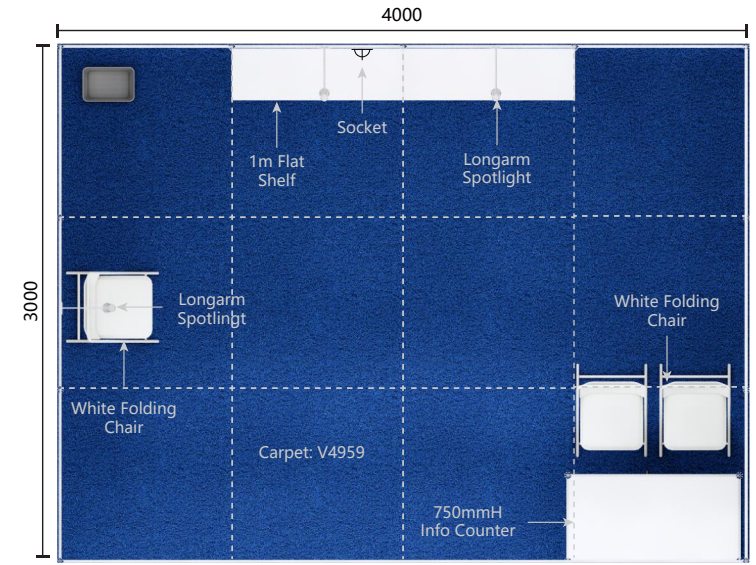

Walk On Package - 3m x 3m

- ▶ 3000mmD x 3000mmW x 2500mmH
- ▶ 2-Side Open - (9 sqm)

Perspective View 透視圖

Layout Plan 平面圖

Front View 正面圖

Size: 2930mmW x 210mmH

Legend 設施配置圖

Quantity 數量

- ▶ 3000mmD x 4000mmW x 2500mmH
- ▶ 1-Side Open - (12 sqm)

Perspective View 透視圖

Layout Plan 平面圖

Front View 正面圖

Size: 3920mmW x 210mmH

Legend 設施配置圖

Quantity 數量

- LED Longarm Spotlight LED長臂射燈	3
- 500W Square Pin Socket [For single machine only] 500瓦方腳插座 [僅供單一電器]	1
- 1m Flat Shelf 1米平層板	2
- White Folding Chair 白色摺椅	3
- Information Counter (1000mmL x 500mmW x 750mmH) 諮詢桌	1
- Waste Paper Basket 廢紙簍	1
- Carpet: V4959	
- Fascia: Respect BG M3196 - Gentian Blue	

- ▶ 3000mmD x 4000mmW x 2500mmH
- ▶ 2-Side Open - (12 sqm)

Perspective View 透視圖

Size: 2930mmW x 240mmH

Layout Plan 平面圖

Front View 正面圖

Size: 3920mmW x 210mmH

Legend 設施配置圖

Quantity 數量

Walk On Package - 3m x 6m

- ▶ 3000mmD x 6000mmW x 2500mmH
- ▶ 2-Side Open - (18 sqm)

Perspective View 透視圖

Layout Plan 平面圖

Front View 正面圖

Legend 設施配置圖

Quantity 數量

- LED Longarm Spotlight LED長臂射燈	4
- 500W Square Pin Socket [For single machine only] 500瓦方腳插座 [僅供單一電器]	2
- 1m Flat Shelf 1米平層板	4
- White Chair 白椅	4
- Information Counter (1000mmL x 500mmW x 750mmH) 諮詢桌	2
- Waste Paper Basket 廢紙簍	2
- Carpet: V4959	
- Fascia: Respect BG M3196 - Gentian Blue	