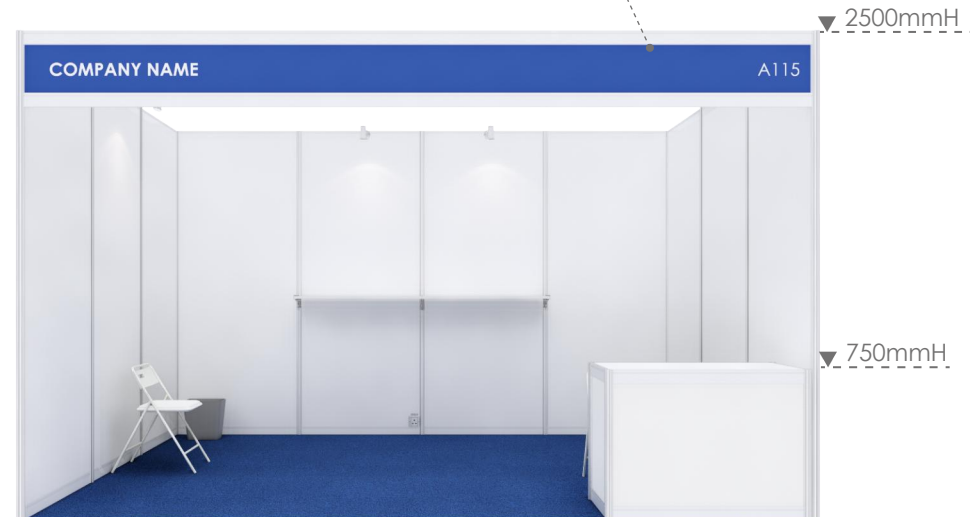

- ▶ 3000mmD x 4000mmW x 2500mmH
- ▶ 1-Side Open - (12 sqm)

Perspective View 透視圖

Layout Plan 平面圖

Front View 正面圖

Size: 3920mmW x 210mmH

Legend 設施配置圖

Quantity 數量

- LED Longarm Spotlight LED長臂射燈	3
- 500W Square Pin Socket [For single machine only] 500瓦方腳插座 [僅供單一電器]	1
- 1m Flat Shelf 1米平層板	2
- White Folding Chair 白色摺椅	3
- Information Counter (1000mmL x 500mmW x 750mmH) 諮詢桌	1
- Waste Paper Basket 廢紙簍	1
- Carpet: V4959	
- Fascia: Respect BG M3196 - Gentian Blue	

- ▶ 3000mmD x 4000mmW x 2500mmH
- ▶ 2-Side Open - (12 sqm)

Perspective View 透視圖

Size: 2930mmW x 240mmH

Layout Plan 平面圖

Front View 正面圖

Size: 3920mmW x 210mmH

Legend 設施配置圖

Quantity 數量

Walk On Package - 3m x 6m

- ▶ 3000mmD x 6000mmW x 2500mmH
- ▶ 2-Side Open - (18 sqm)

Perspective View 透視圖

Layout Plan 平面圖

Front View 正面圖

Legend 設施配置圖

Quantity 數量

- LED Longarm Spotlight LED長臂射燈	4
- 500W Square Pin Socket [For single machine only] 500瓦方腳插座 [僅供單一電器]	2
- 1m Flat Shelf 1米平層板	4
- White Chair 白椅	4
- Information Counter (1000mmL x 500mmW x 750mmH) 諮詢桌	2
- Waste Paper Basket 廢紙簍	2
- Carpet: V4959	
- Fascia: Respect BG M3196 - Gentian Blue	