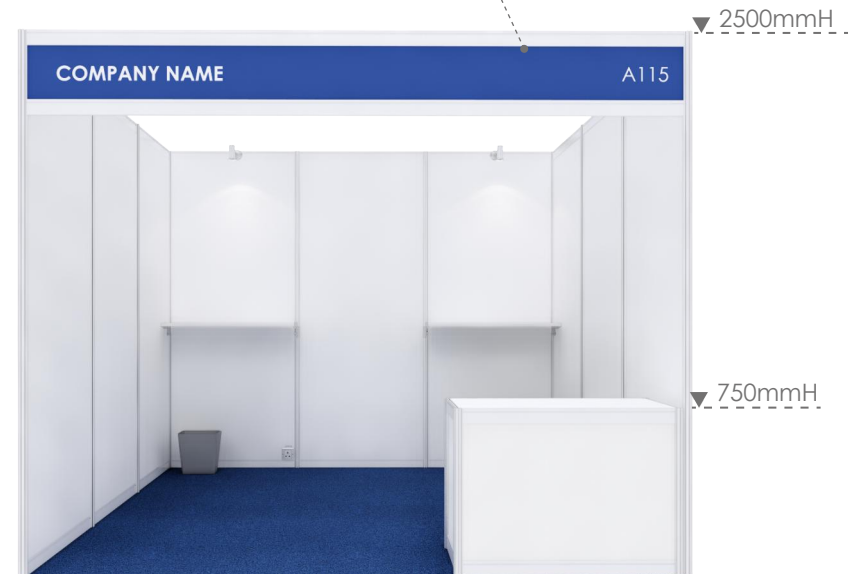

Walk On Package - 3m x 3m

- ▶ 3000mmD x 3000mmW x 2500mmH
- ▶ 1-Side Open - (9 sqm)

Perspective View 透視圖

Layout Plan 平面圖

Front View 正面圖

Size: 2930mmW x 210mmH

Legend 設施配置圖

Quantity 數量

Walk On Package - 3m x 3m

- ▶ 3000mmD x 3000mmW x 2500mmH
- ▶ 2-Side Open - (9 sqm)

Perspective View 透視圖

Layout Plan 平面圖

Front View 正面圖

Size: 2930mmW x 210mmH

Legend 設施配置圖

Quantity 數量

- ▶ 3000mmD x 4000mmW x 2500mmH
- ▶ 1-Side Open - (12 sqm)

Perspective View 透視圖

Layout Plan 平面圖

Front View 正面圖

Size: 3920mmW x 210mmH

Legend 設施配置圖

Quantity 數量

- LED Longarm Spotlight LED長臂射燈	3
- 500W Square Pin Socket [For single machine only] 500瓦方腳插座 [僅供單一電器]	1
- 1m Flat Shelf 1米平層板	2
- White Folding Chair 白色摺椅	3
- Information Counter (1000mmL x 500mmW x 750mmH) 諮詢桌	1
- Waste Paper Basket 廢紙簍	1
- Carpet: V4959	
- Fascia: Respect BG M3196 - Gentian Blue	

- ▶ 3000mmD x 4000mmW x 2500mmH
- ▶ 2-Side Open - (12 sqm)

Perspective View 透視圖

Size: 2930mmW x 240mmH

Layout Plan 平面圖

Front View 正面圖

Size: 3920mmW x 210mmH

Legend 設施配置圖

Quantity 數量