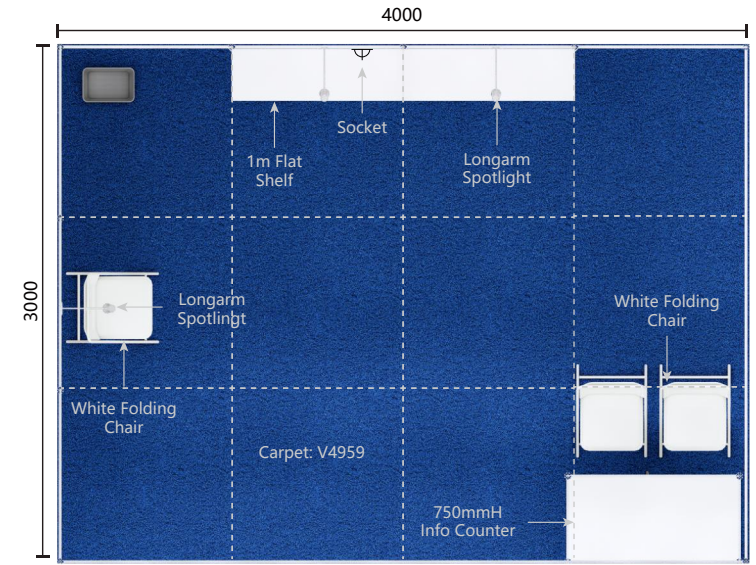

Walk On Package - 3m x 3m

- ▶ 3000mmD x 3000mmW x 2500mmH
- ▶ 2-Side Open - (9 sqm)

Perspective View 透視圖

Layout Plan 平面圖

Front View 正面圖

Size: 2930mmW x 210mmH

Legend 設施配置圖

Quantity 數量

- ▶ 3000mmD x 4000mmW x 2500mmH
- ▶ 1-Side Open - (12 sqm)

Perspective View 透視圖

Layout Plan 平面圖

Front View 正面圖

Size: 3920mmW x 210mmH

Legend 設施配置圖

Quantity 數量

- LED Longarm Spotlight LED長臂射燈	3
- 500W Square Pin Socket [For single machine only] 500瓦方腳插座 [僅供單一電器]	1
- 1m Flat Shelf 1米平層板	2
- White Folding Chair 白色摺椅	3
- Information Counter (1000mmL x 500mmW x 750mmH) 諮詢桌	1
- Waste Paper Basket 廢紙簍	1
- Carpet: V4959	
- Fascia: Respect BG M3196 - Gentian Blue	

- ▶ 3000mmD x 4000mmW x 2500mmH
- ▶ 2-Side Open - (12 sqm)

Perspective View 透視圖

Size: 2930mmW x 240mmH

Layout Plan 平面圖

Front View 正面圖

Size: 3920mmW x 210mmH

Legend 設施配置圖

Quantity 數量

Walk On Package - 3m x 6m

- ▶ 3000mmD x 6000mmW x 2500mmH
- ▶ 2-Side Open - (18 sqm)

Perspective View 透視圖

Layout Plan 平面圖

Front View 正面圖

Legend 設施配置圖

Quantity 數量

- LED Longarm Spotlight LED長臂射燈	4
- 500W Square Pin Socket [For single machine only] 500瓦方腳插座 [僅供單一電器]	2
- 1m Flat Shelf 1米平層板	4
- White Chair 白椅	4
- Information Counter (1000mmL x 500mmW x 750mmH) 諮詢桌	2
- Waste Paper Basket 廢紙簍	2
- Carpet: V4959	
- Fascia: Respect BG M3196 - Gentian Blue	