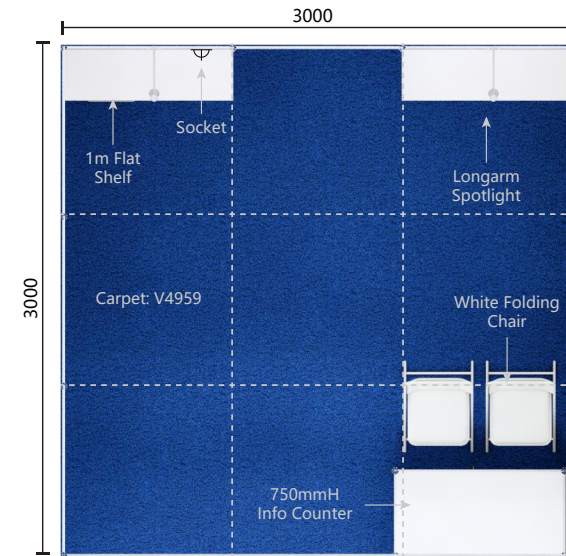

Walk On Package - 3m x 3m

- ▶ 3000mmD x 3000mmW x 2500mmH
- ▶ 1-Side Open - (9 sqm)

Perspective View 透視圖

Layout Plan 平面圖

Front View 正面圖

Size: 2930mmW x 210mmH

Legend 設施配置圖

Quantity 數量

Walk On Package - 3m x 3m

- ▶ 3000mmD x 3000mmW x 2500mmH
- ▶ 2-Side Open - (9 sqm)

Perspective View 透視圖

Layout Plan 平面圖

Front View 正面圖

Size: 2930mmW x 210mmH

Legend 設施配置圖

Quantity 數量

- ▶ 3000mmD x 4000mmW x 2500mmH
- ▶ 1-Side Open - (12 sqm)

Perspective View 透視圖

Layout Plan 平面圖

Front View 正面圖

Size: 3920mmW x 210mmH

Legend 設施配置圖

Quantity 數量

- LED Longarm Spotlight LED長臂射燈	3
- 500W Square Pin Socket [For single machine only] 500瓦方腳插座 [僅供單一電器]	1
- 1m Flat Shelf 1米平層板	2
- White Folding Chair 白色摺椅	3
- Information Counter (1000mmL x 500mmW x 750mmH) 諮詢桌	1
- Waste Paper Basket 廢紙簍	1
- Carpet: V4959	
- Fascia: Respect BG M3196 - Gentian Blue	

- ▶ 3000mmD x 4000mmW x 2500mmH
- ▶ 2-Side Open - (12 sqm)

Perspective View 透視圖

Size: 2930mmW x 240mmH

Layout Plan 平面圖

Front View 正面圖

Size: 3920mmW x 210mmH

Legend 設施配置圖

Quantity 數量