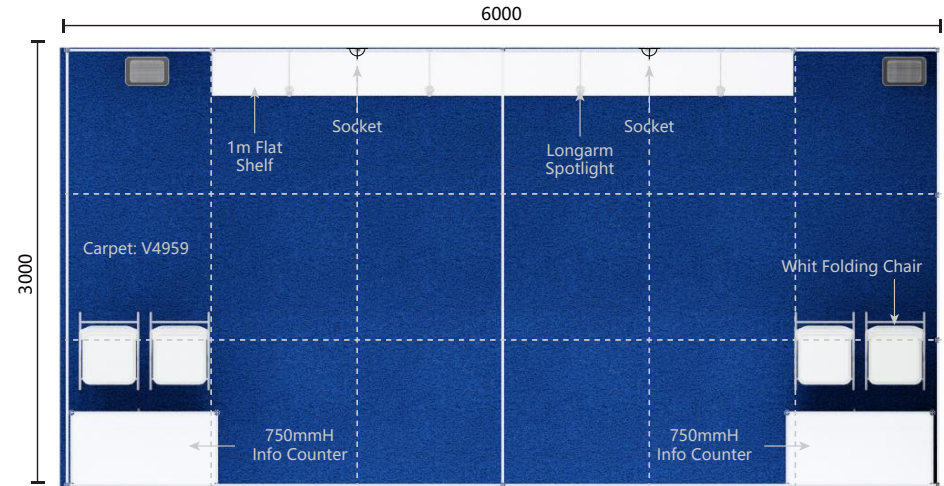

- ▶ 3000mmD x 4000mmW x 2500mmH
- ▶ 1-Side Open - (12 sqm)

Perspective View 透視圖

Layout Plan 平面圖

Front View 正面圖

Size: 3920mmW x 210mmH

Legend 設施配置圖

Quantity 數量

- LED Longarm Spotlight LED長臂射燈	3
- 500W Square Pin Socket [For single machine only] 500瓦方腳插座 [僅供單一電器]	1
- 1m Flat Shelf 1米平層板	2
- White Folding Chair 白色摺椅	3
- Information Counter (1000mmL x 500mmW x 750mmH) 諮詢桌	1
- Waste Paper Basket 廢紙簍	1
- Carpet: V4959	
- Fascia: Respect BG M3196 - Gentian Blue	

- ▶ 3000mmD x 4000mmW x 2500mmH
- ▶ 2-Side Open - (12 sqm)

Perspective View 透視圖

Size: 2930mmW x 240mmH

Layout Plan 平面圖

Front View 正面圖

Size: 3920mmW x 210mmH

Legend 設施配置圖

Quantity 數量

- LED Longarm Spotlight LED長臂射燈	3
- 500W Square Pin Socket [For single machine only] 500瓦方腳插座 [僅供單一電器]	1
- 1m Flat Shelf 1米平層板	2
- White Folding Chair 白色摺椅	3
- Information Counter (1000mmL x 500mmW x 750mmH) 諮詢桌	1
- Waste Paper Basket 廢紙簍	1
- Carpet: V4959	
- Fascia: Respect BG M3196 - Gentian Blue	

Walk On Package - 3m x 6m

- ▶ 3000mmD x 6000mmW x 2500mmH
- ▶ 2-Side Open - (18 sqm)

Perspective View 透視圖

Layout Plan 平面圖

Front View 正面圖

Legend 設施配置圖

Quantity 數量

- LED Longarm Spotlight LED長臂射燈	4
- 500W Square Pin Socket [For single machine only] 500瓦方腳插座 [僅供單一電器]	2
- 1m Flat Shelf 1米平層板	4
- White Chair 白椅	4
- Information Counter (1000mmL x 500mmW x 750mmH) 諮詢桌	2
- Waste Paper Basket 廢紙簍	2
- Carpet: V4959	
- Fascia: Respect BG M3196 - Gentian Blue	