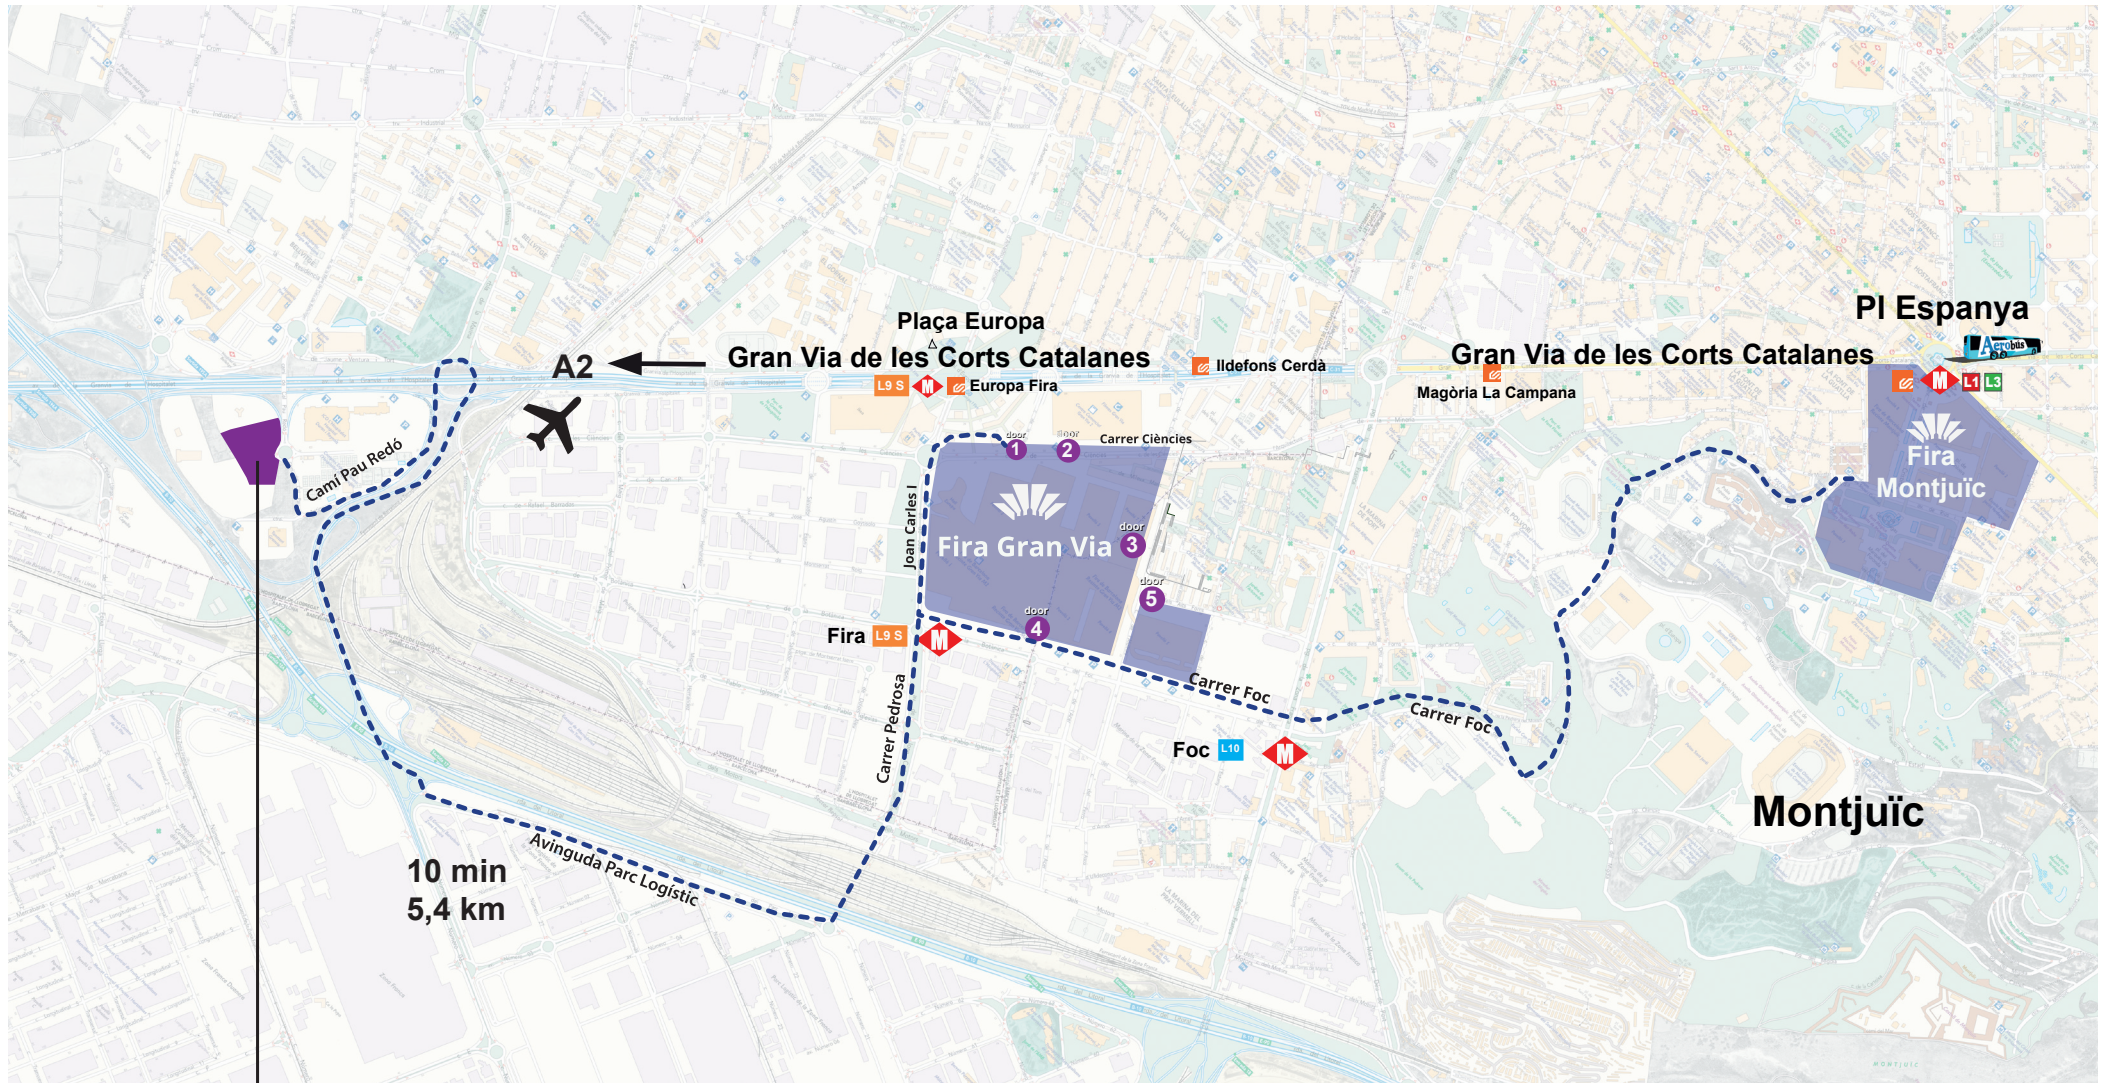

HOW TO GET THERE

Distance from/to airport 12km
Distance from/to city center 2,5 km

Address:
Fira Gran Via (North Access)
C/ Foc, 37
08038 Barcelona

Fira Gran Via (South Access)
Av. Joan Carles I, 64
08908 L'Hospitalet de Llobregat

LORRY PARKING AREAS

Parking Bellvitge 24h

C/ Cami de Pau Redó L'Hospitalet de llobregat
Phone +34 617 757 929