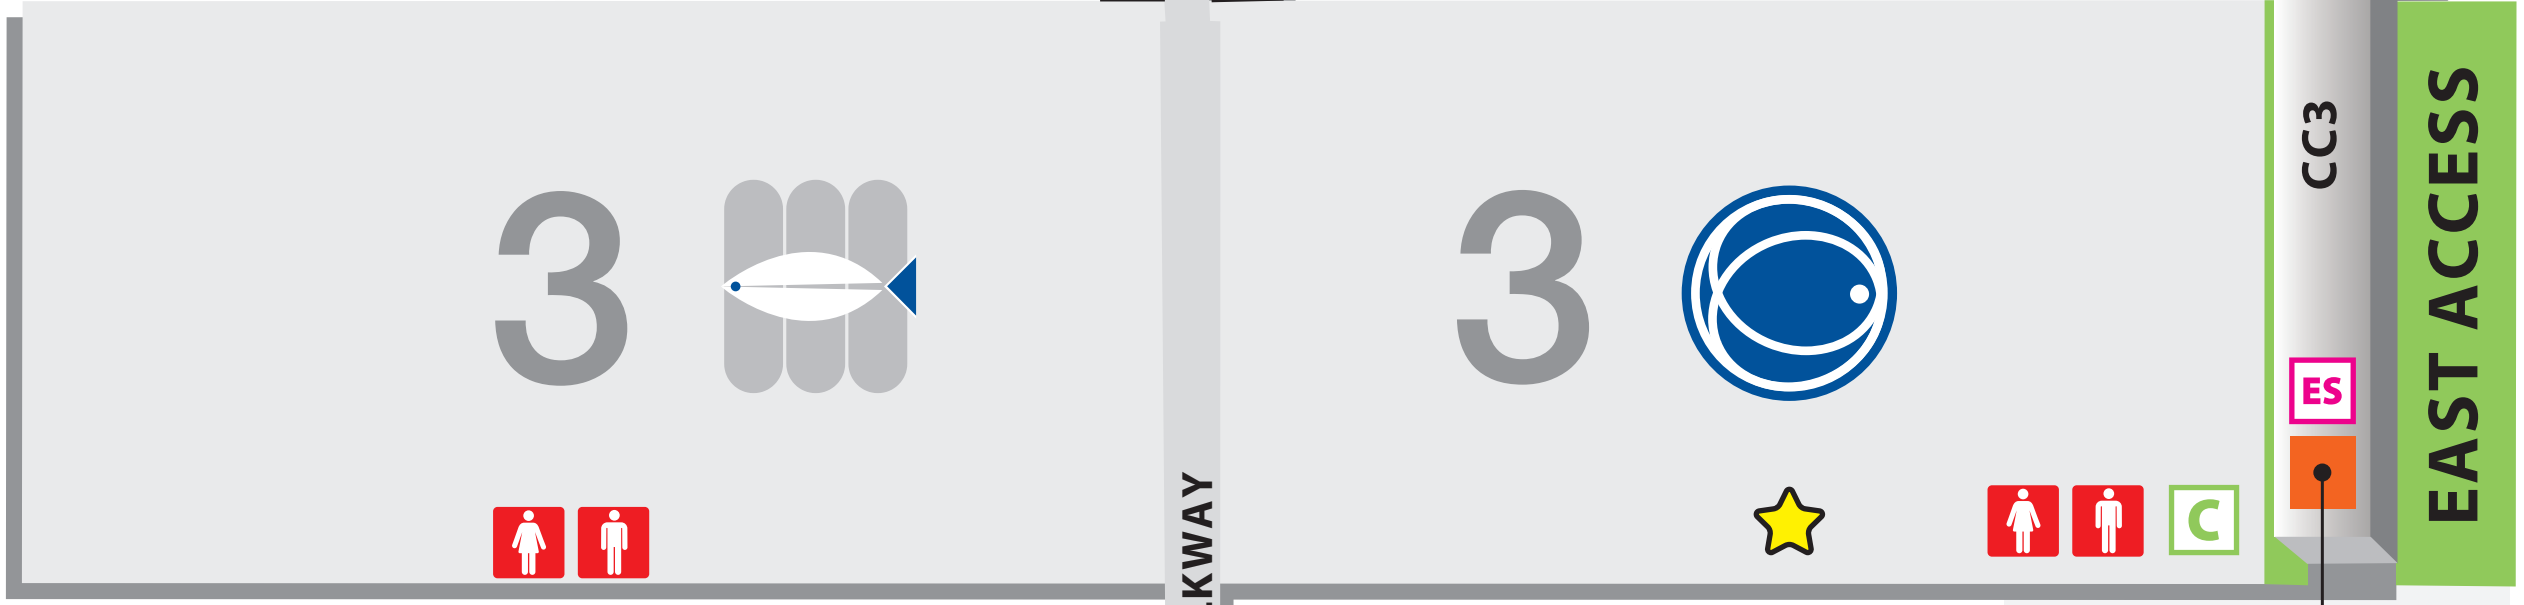

SEAFOOD COLD STORAGE
HALLS 4, 5 & GALLERIA

Cold Storage Delivery Access Door 4.03

★ Fira Hall Manager Office

C Cleaning Station (open Sunday 4 May)

ES Exhibitor Service Desk

Restrooms open during Installation and Dismantling days

INSTALLATION AND DISMANTLE MAP