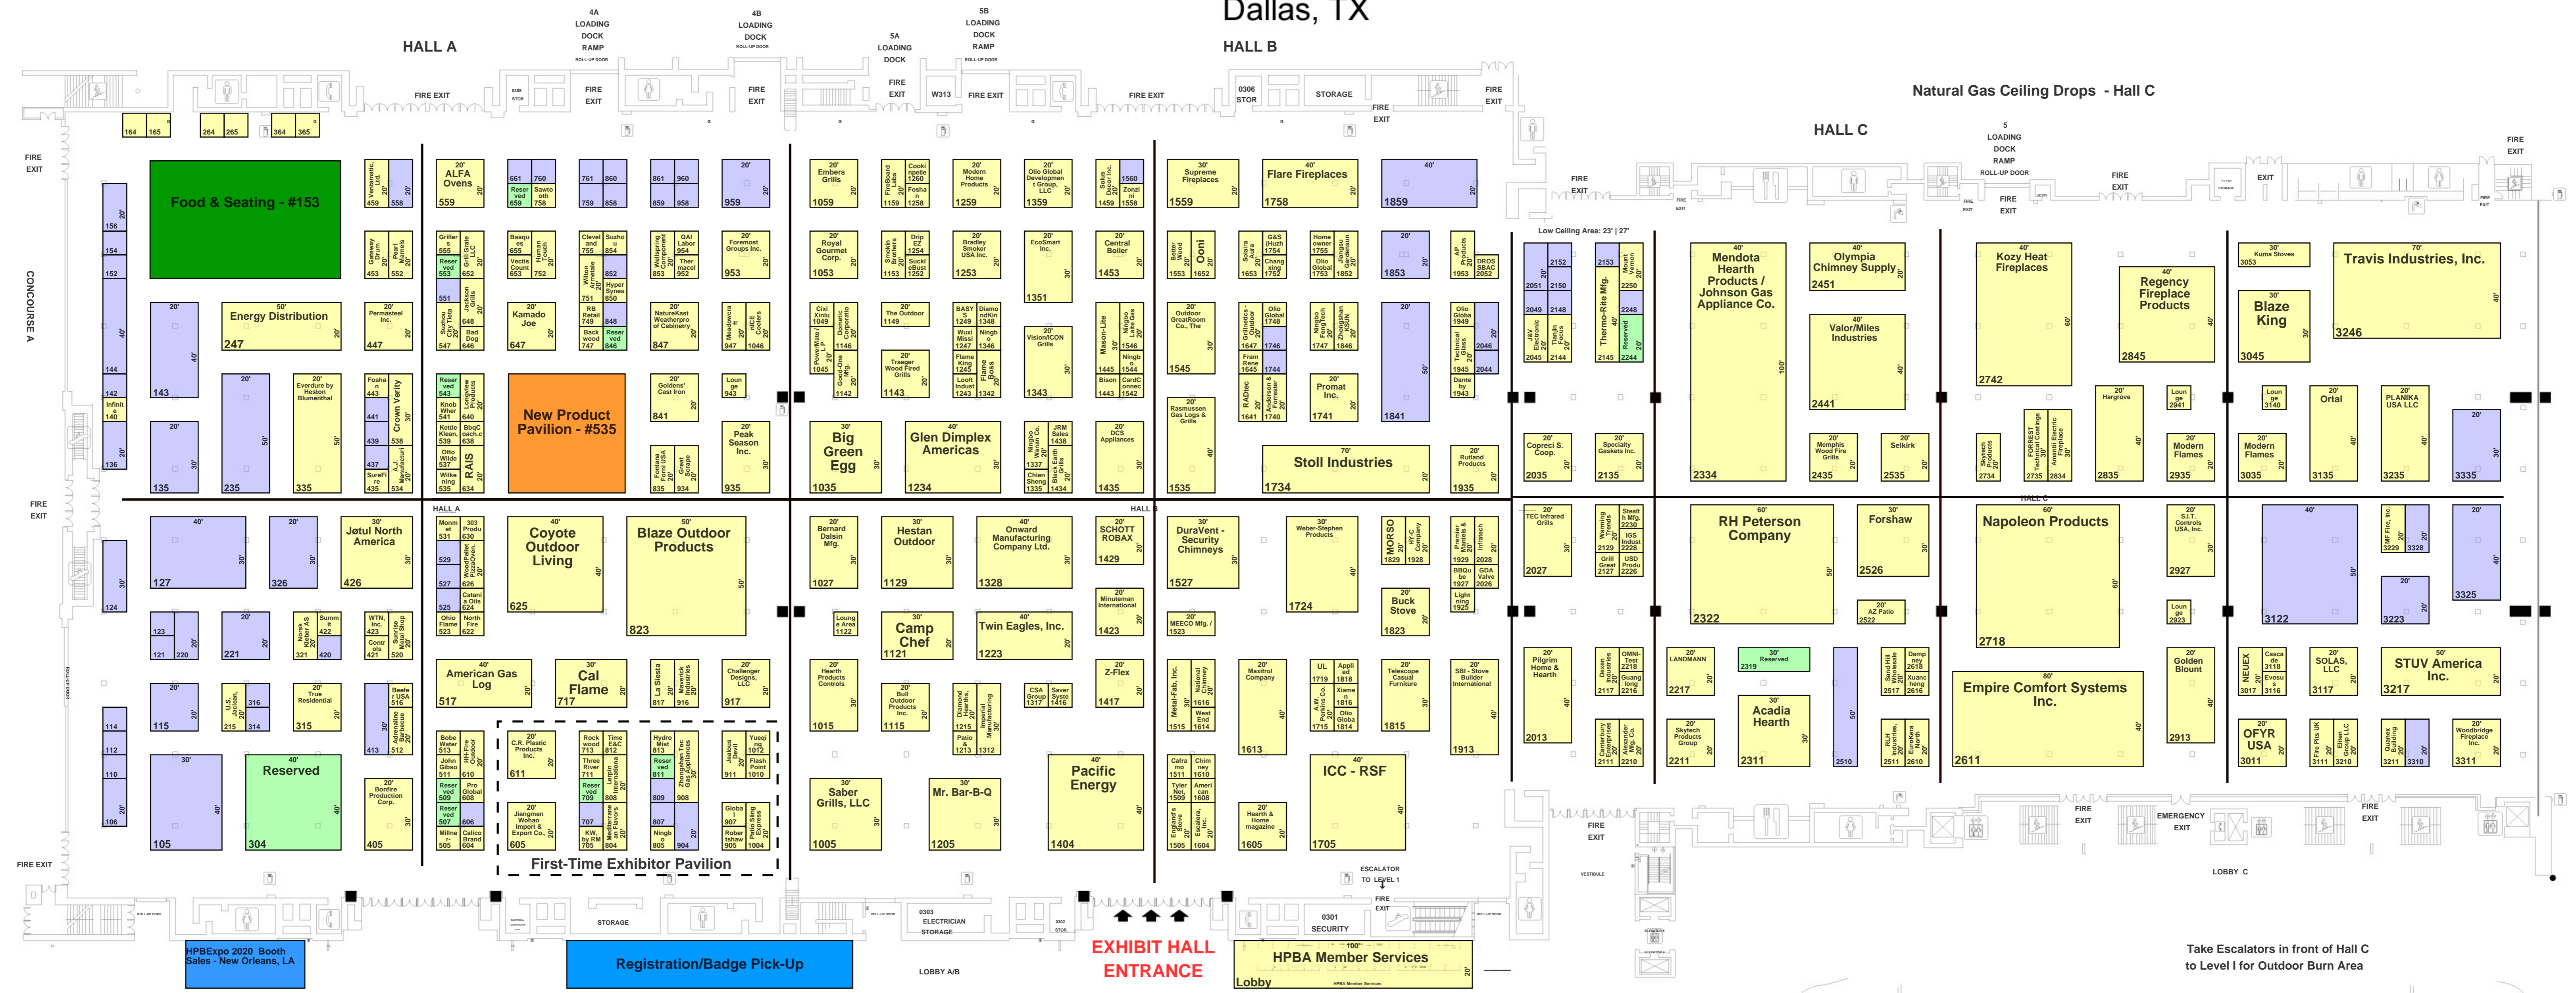

HPBExpo 2019

March 14-16, 2019

Dallas, TX

Natural Gas Floor Port Dist. - Halls A/B

Natural Gas Ceiling Drops - Hall C

New Orleans Info/2020 Housing Reservations

Internet Station/Cyber Cafe

Exhibit Hall Located on Second Floor
Take Escalator Up from Bus Drop Off

OUTDOOR BURN AREA EXHIBITS

LAMAR STREET

Take Escalators in front of Hall C to Level I for Outdoor Burn Area