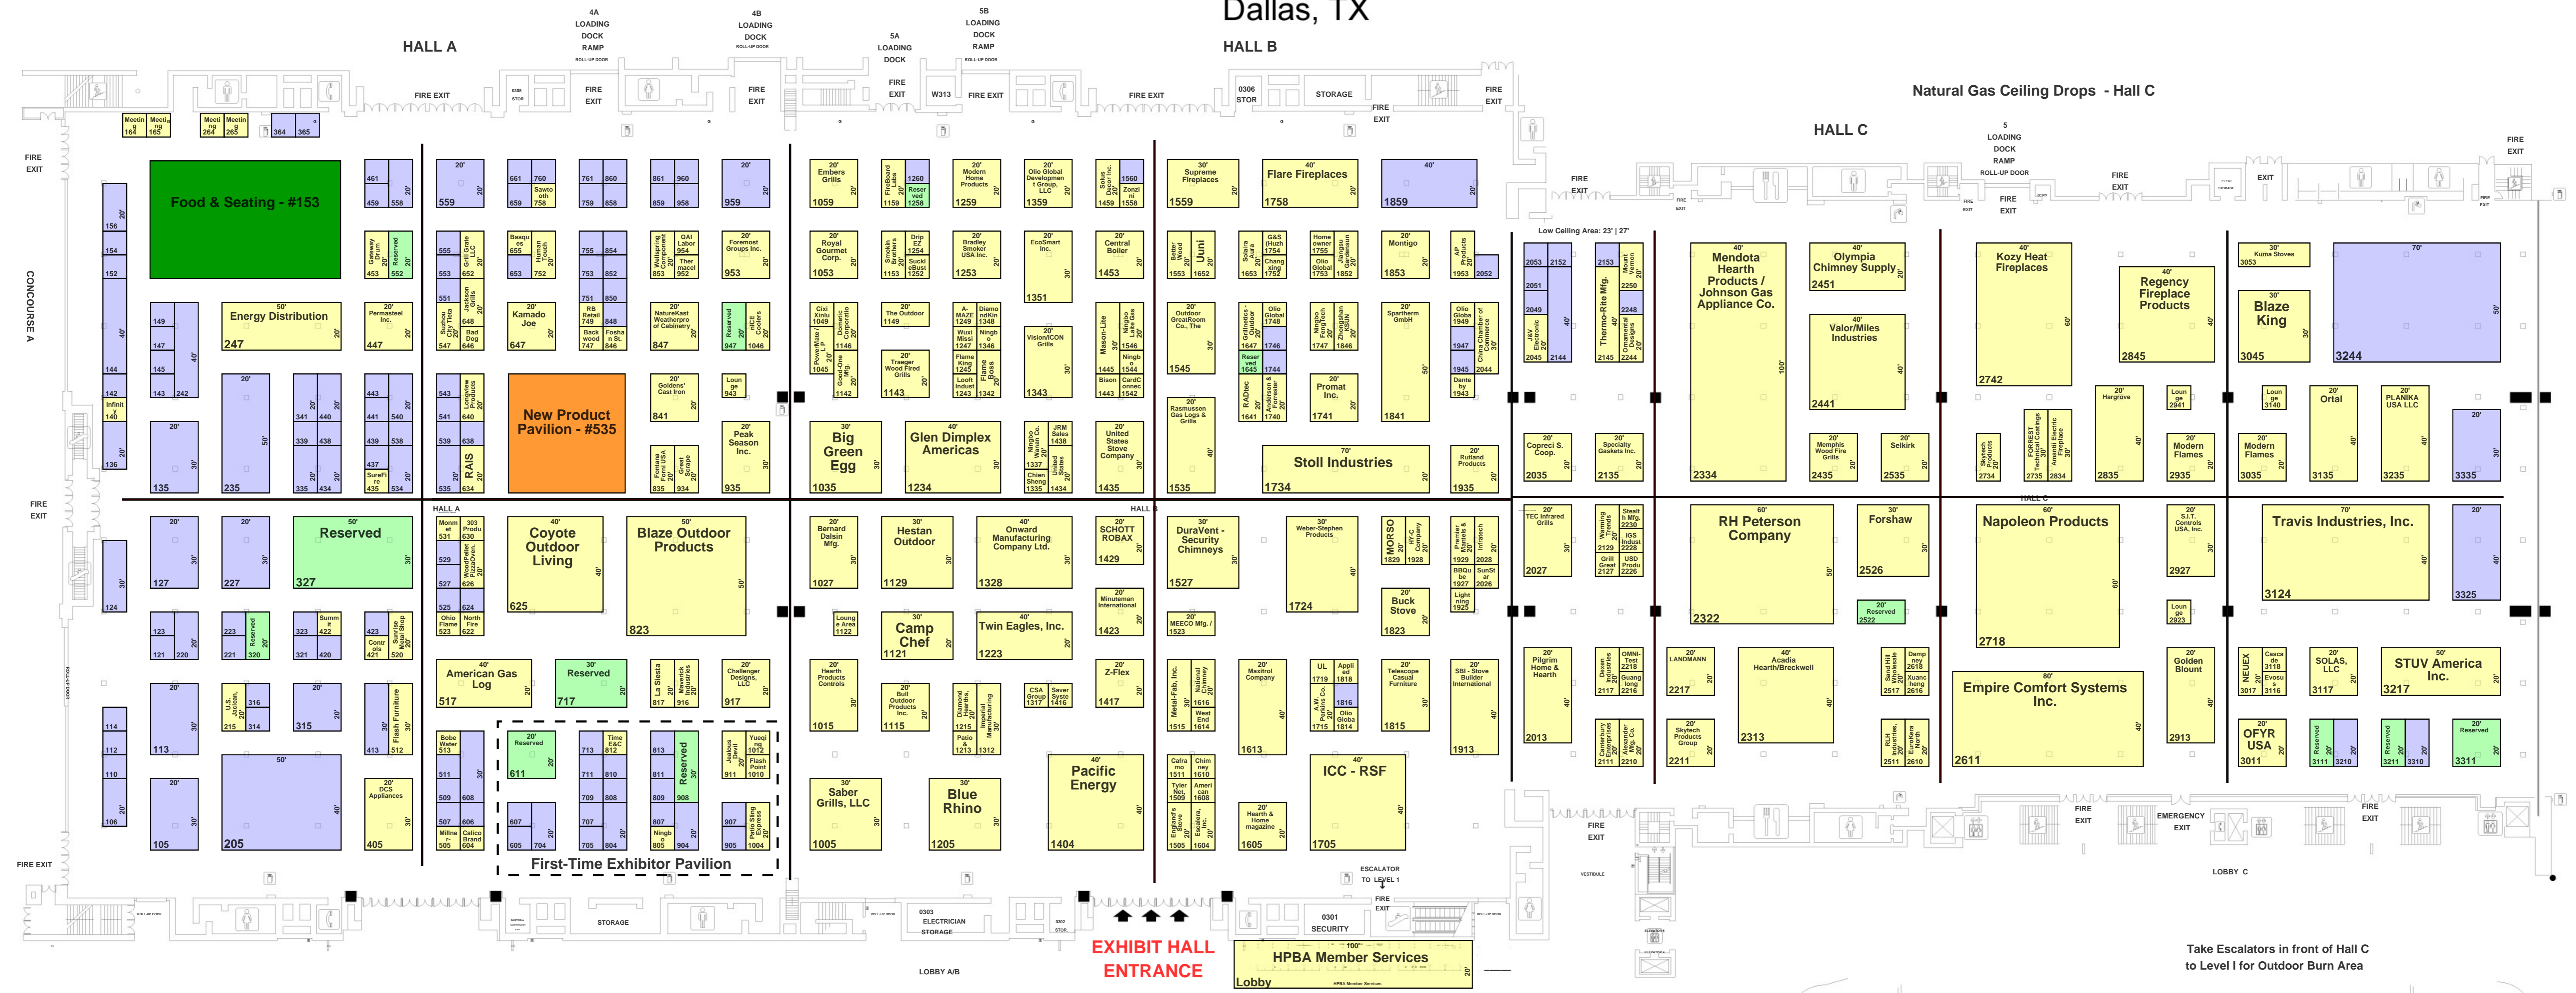

HPBExpo 2019

March 14-16, 2019

Dallas, TX

Natural Gas Floor Port Dist. - Halls A/B

Natural Gas Ceiling Drops - Hall C

Exhibit Hall Located on Second Floor
Take Escalator Up from Bus Drop Off

OUTDOOR BURN AREA EXHIBITS

Take Escalators in front of Hall C
to Level I for Outdoor Burn Area