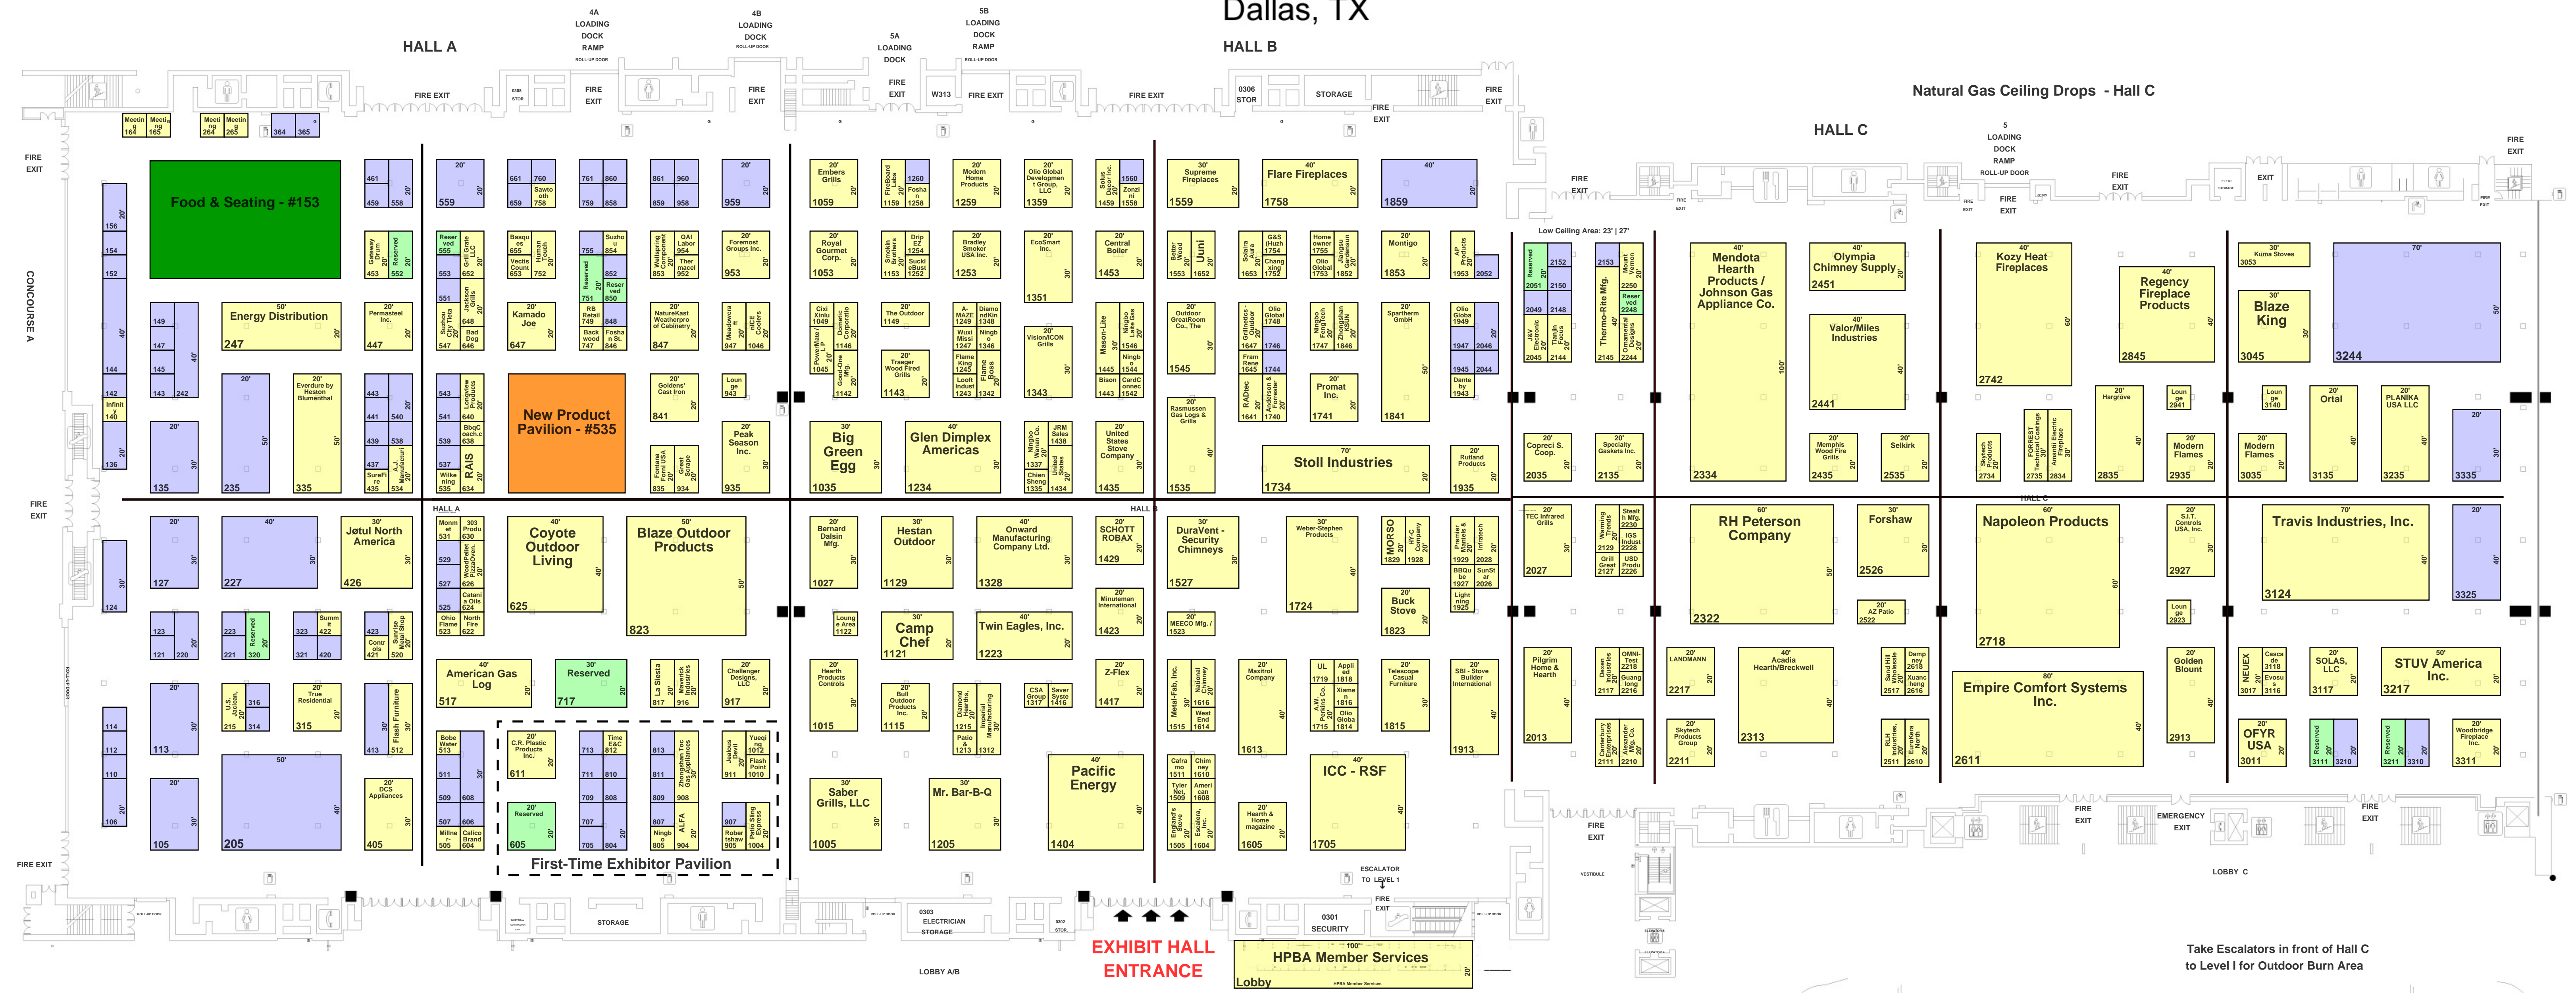

HPBExpo 2019

March 14-16, 2019

Dallas, TX

Natural Gas Floor Port Dist. - Halls A/B

Natural Gas Ceiling Drops - Hall C

Exhibit Hall Located on Second Floor
Take Escalator Up from Bus Drop Off

OUTDOOR BURN AREA EXHIBITS

Take Escalators in front of Hall C
to Level I for Outdoor Burn Area