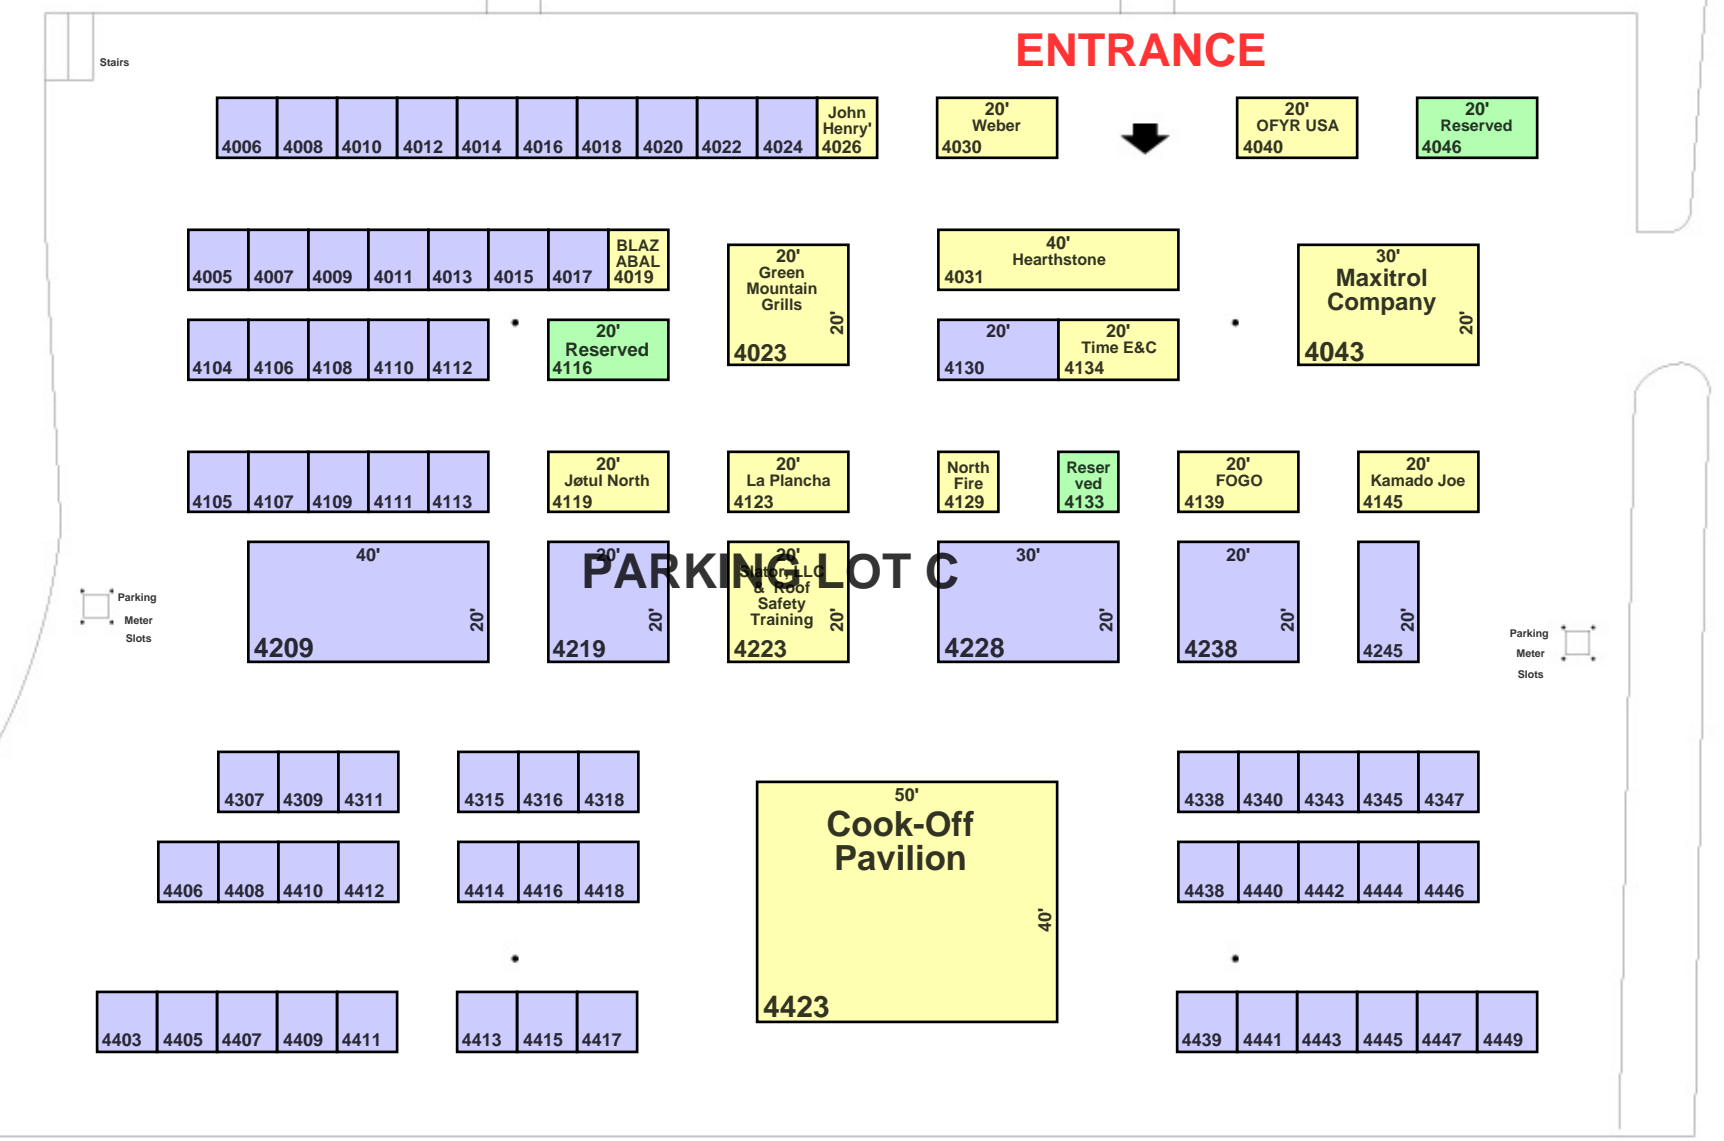

HPBExpo 2019

March 14-16, 2019

Dallas, TX

Natural Gas Floor Port Dist. - Halls A/B

Natural Gas Ceiling Drops - Hall C

Exhibit Hall Located on Second Floor
Take Escalator Up from Bus Drop Off

OUTDOOR BURN AREA EXHIBITS

Take Escalators in front of Hall C
to Level I for Outdoor Burn Area