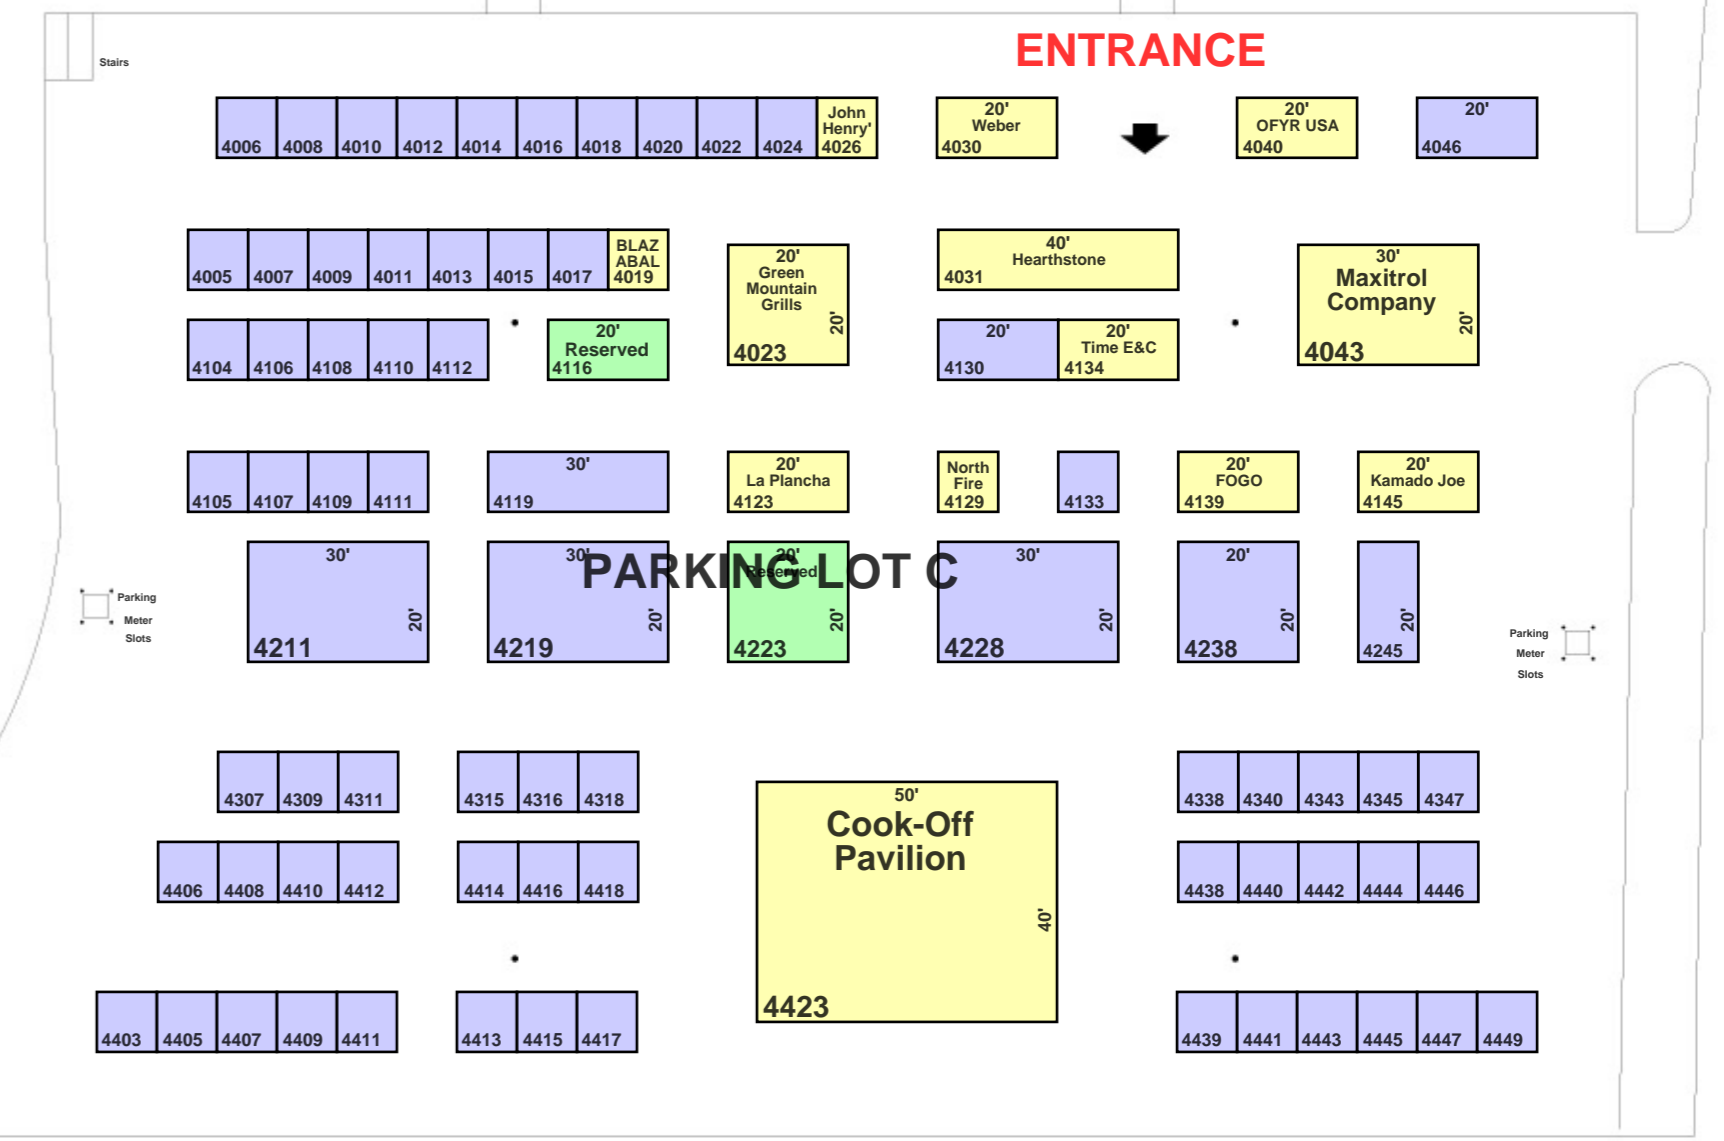

HPBExpo 2019

March 14-16, 2019

Dallas, TX

Natural Gas Floor Port Dist. - Halls A/B

Natural Gas Ceiling Drops - Hall C

Exhibit Hall Located on Second Floor
Take Escalator Up from Bus Drop Off

OUTDOOR BURN AREA EXHIBITS

Take Escalators in front of Hall C
to Level I for Outdoor Burn Area