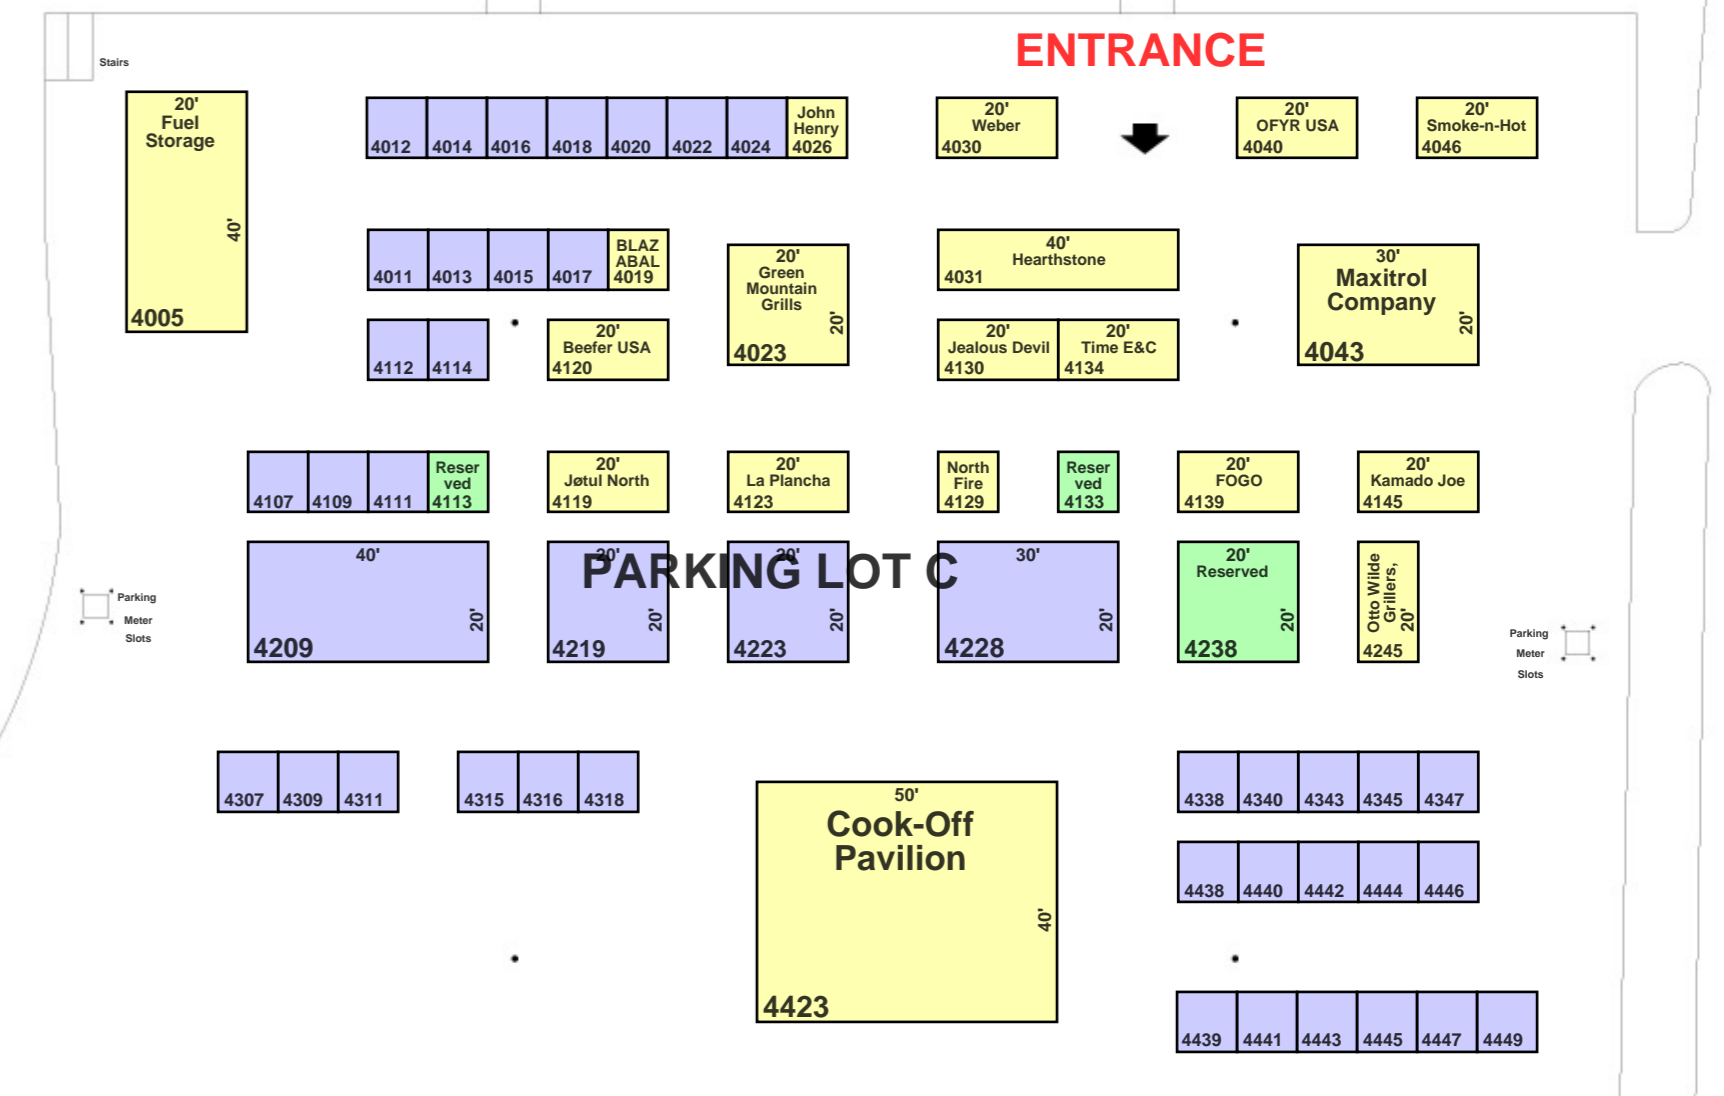

HPBExpo 2019

March 14-16, 2019

Dallas, TX

Natural Gas Floor Port Dist. - Halls A/B

Natural Gas Ceiling Drops - Hall C

New Orleans Info/2020 Housing Reservations

Internet Station/Cyber Cafe

Exhibit Hall Located on Second Floor
Take Escalator Up from Bus Drop Off

OUTDOOR BURN AREA EXHIBITS

LAMAR STREET

Take Escalators in front of Hall C to Level I for Outdoor Burn Area